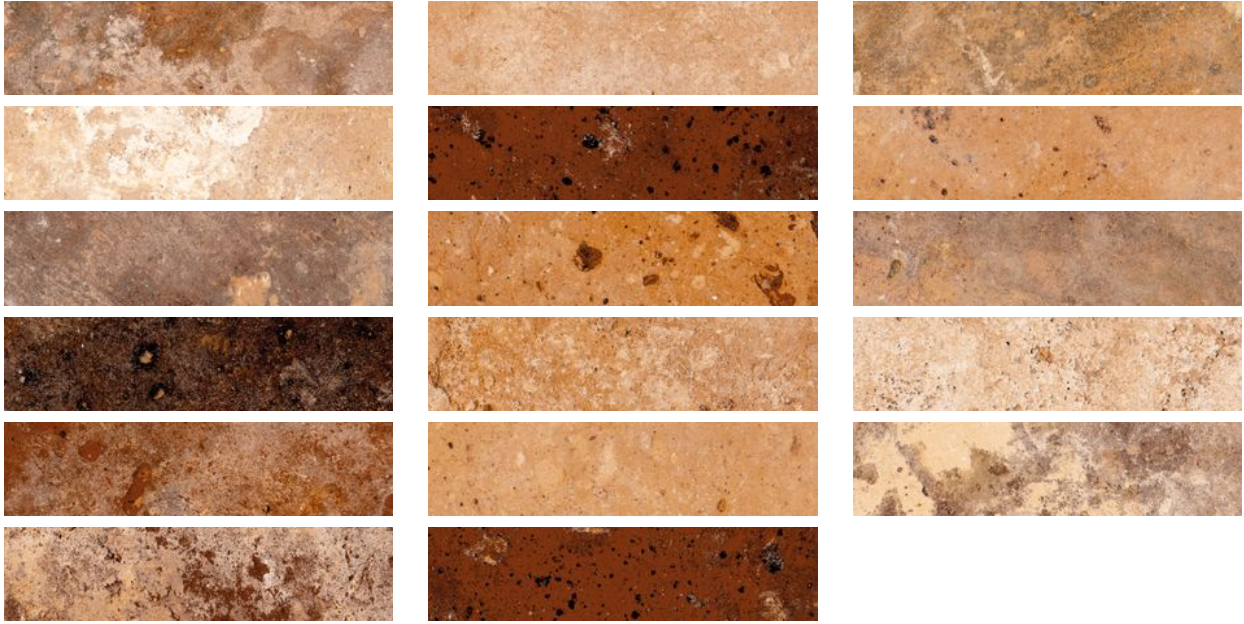

PRODUCT
BRIX 2X10 MULTICOLOR

Tile | 2"x10" | Glazed Porcelain

GRAPHIC VARIETY

ROOM SCENES

TECHNICAL DATA

CODE: QUBX-MU-1

NAME: Brix 2x10 Multicolor

SERIES: Brix

SIZE: 2"x10"

FINISH: Natural

LOOK: Brick Look

FAMILY: Tile

FROST RESISTANCE: Yes

PEI: 4

SHADE VARIATION: V5

STYLE: Rustic

SUITABLE FOR: Indoor|Shower|Backsplash|Outdoor

TPOLOGY: Glazed Porcelain

THICKNESS (APH): 10 mm

TYPE OF PIECE: Field Tile

USE: Floor and Wall

NOTES: The manufacturer of this tile states that it must be set with a 1CM (approx 3/8") grout joint. This is figured in the sf coverage of the tile. The carton with the correct grout joint covers 6.24 sf.