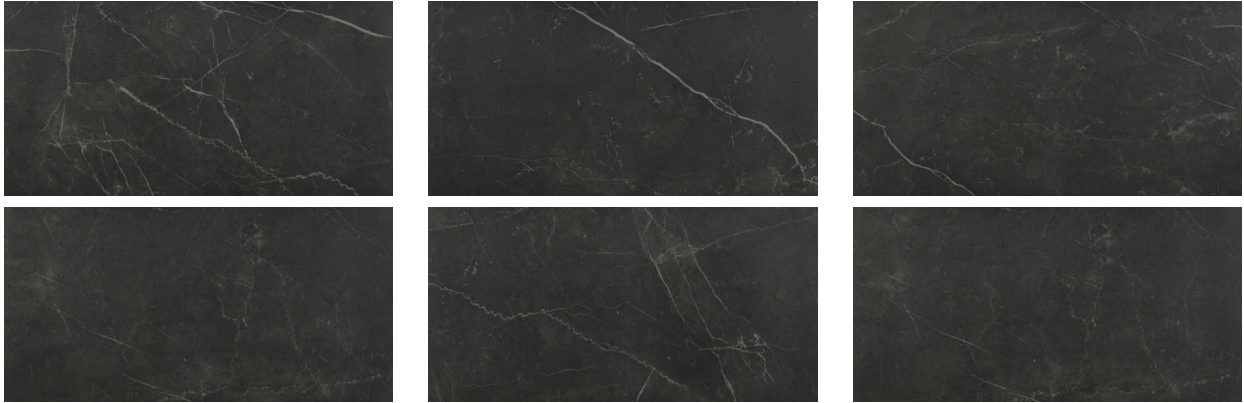

PRODUCT
TIVOLI NERO HONED 12X24

Tile | 12"x24" | Glazed Porcelain

GRAPHIC VARIETY

TECHNICAL DATA

CODE: QULX-TI-2HN
NAME: Tivoli Nero Honed 12X24
SERIES: Luxury
SIZE: 12"x24"
FINISH: Matt
LOOK: Marble Look
EDGE: Rectified
FAMILY: Tile
FROST RESISTANCE: Yes
PEI: 4
STYLE: Contemporary
SUITABLE FOR: Indoor|Shower
TYPOLOGY: Glazed Porcelain
TYPE OF PIECE: Field Tile
USE: Floor and Wall