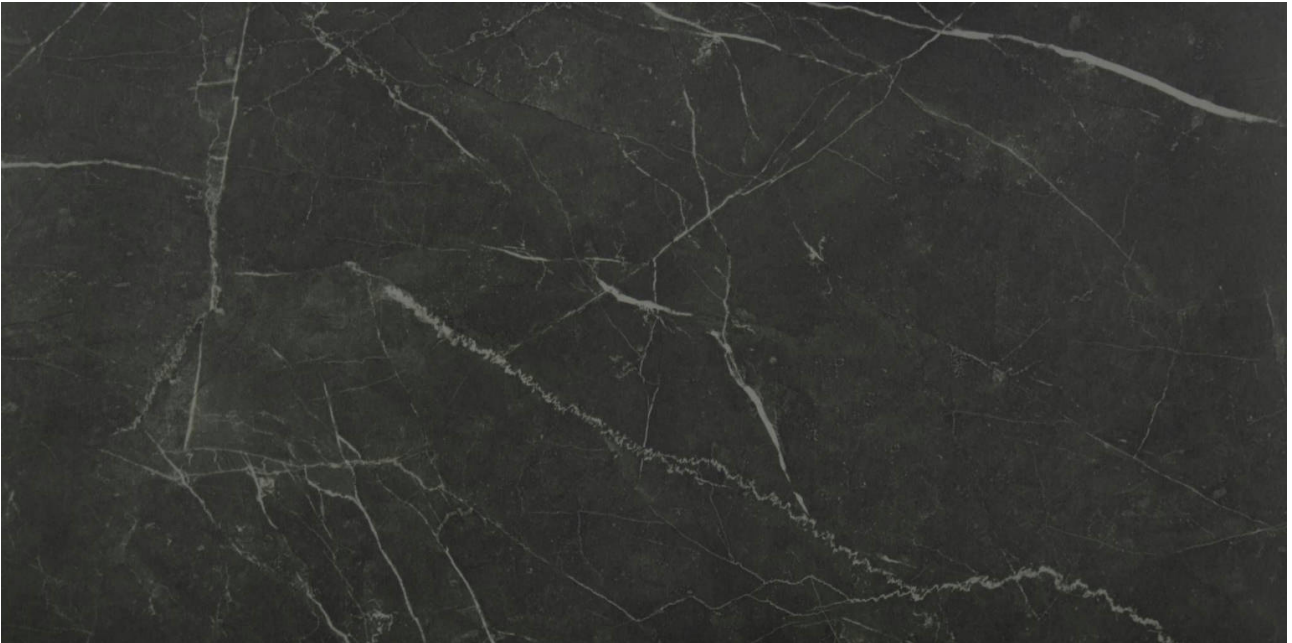

PRODUCT
TIVOLI NERO HONED 12X24

Tile | 12"x24" | Glazed Porcelain

GRAPHIC VARIETY

TECHNICAL DATA

CODE: QULX-TI-2HN
NAME: Tivoli Nero Honed 12X24
SERIES: Luxury
SIZE: 12"x24"
FINISH: Matt
LOOK: Marble Look
EDGE: Rectified
FAMILY: Tile
FROST RESISTANCE: Yes
PEI: 4
STYLE: Contemporary
SUITABLE FOR: Indoor|Shower
TYPOLOGY: Glazed Porcelain
TYPE OF PIECE: Field Tile
USE: Floor and Wall