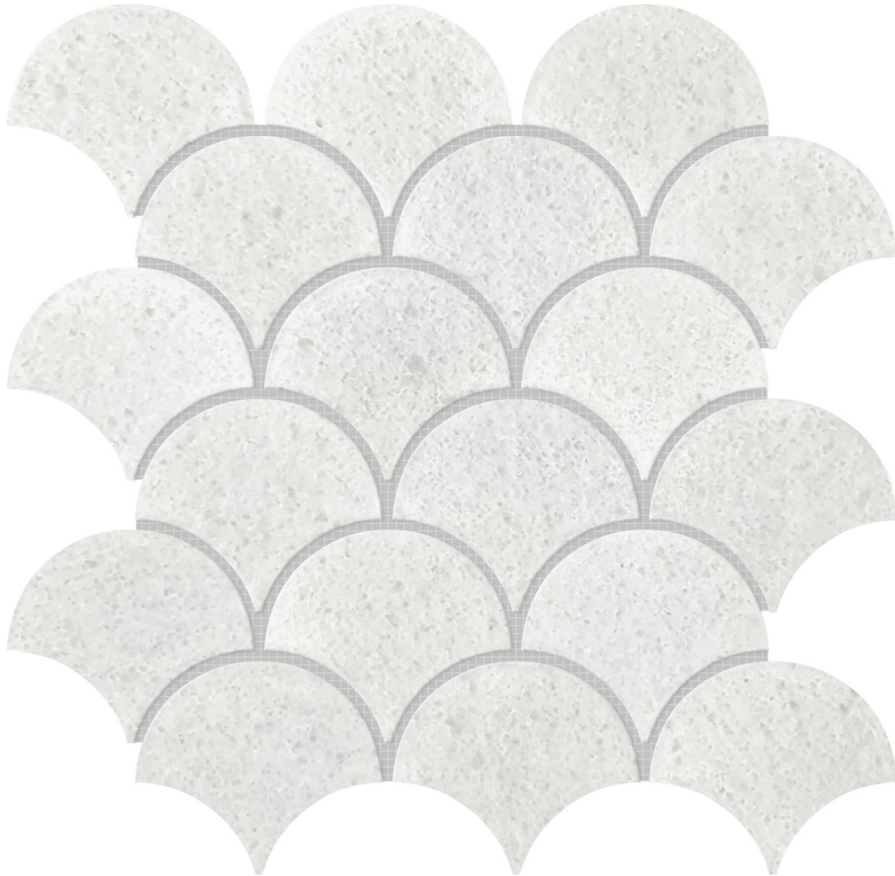

PRODUCT
CRYSTAL WHITE MARBLE SCALE POLISHED

Mosaic and Decorative Tile | 11.7"x11.1" | Marble

ROOM SCENES

TECHNICAL DATA

CODE: RVCHAWM211
NAME: Crystal White Marble Scale Polished
SERIES: Chelsea Collection
SIZE: 11.7"x11.1"
FINISH: Polished
LOOK: Multi-Look Mosaics
FAMILY: Mosaic and Decorative Tile
SUITABLE FOR: Backsplash, Indoor, Outdoor, Shower
TYPOLOGY: Marble
TYPE OF PIECE: Mosaic
USE: Floor and Wall