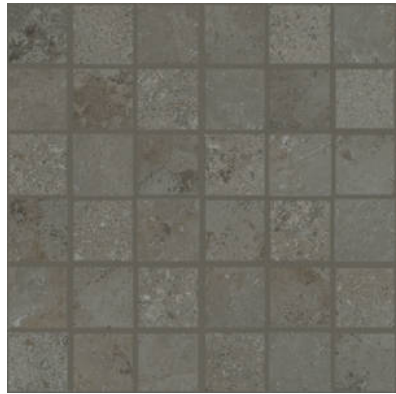

PRODUCT
MENFI GREY 2X2

Tile | 12"x12" | Porcelain

GRAPHIC VARIETY

ROOM SCENES

TECHNICAL DATA

CODE: QUEL-ME-M
NAME: Menfi Grey 2X2
SERIES: Elevation
SIZE: 12"x12"
FINISH: Natural
LOOK: Stone Look
EDGE: Rectified
FAMILY: Tile
FROST RESISTANCE: Yes
MOSAIC CHIP SIZE: 2"x2"
PEI: 4
STYLE: Traditional
SUITABLE FOR: Backsplash
TYPOLOGY: Porcelain
THICKNESS (APH): 10 mm
TYPE OF PIECE: Mosaic
USE: Floor and Wall