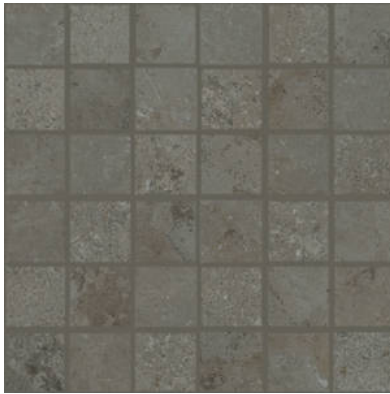

PRODUCT
MENFI GREY 2X2

Tile | 12"x12" | Porcelain

GRAPHIC VARIETY

ROOM SCENES

TECHNICAL DATA

CODE: QUEL-ME-M
NAME: Menfi Grey 2X2
SERIES: Elevation
SIZE: 12"x12"
FINISH: Natural
LOOK: Stone Look
EDGE: Rectified
FAMILY: Tile
FROST RESISTANCE: Yes
MOSAIC CHIP SIZE: 2"x2"
PEI: 4
STYLE: Traditional
SUITABLE FOR: Backsplash
TYPOLOGY: Porcelain
THICKNESS (APH): 10 mm
TYPE OF PIECE: Mosaic
USE: Floor and Wall