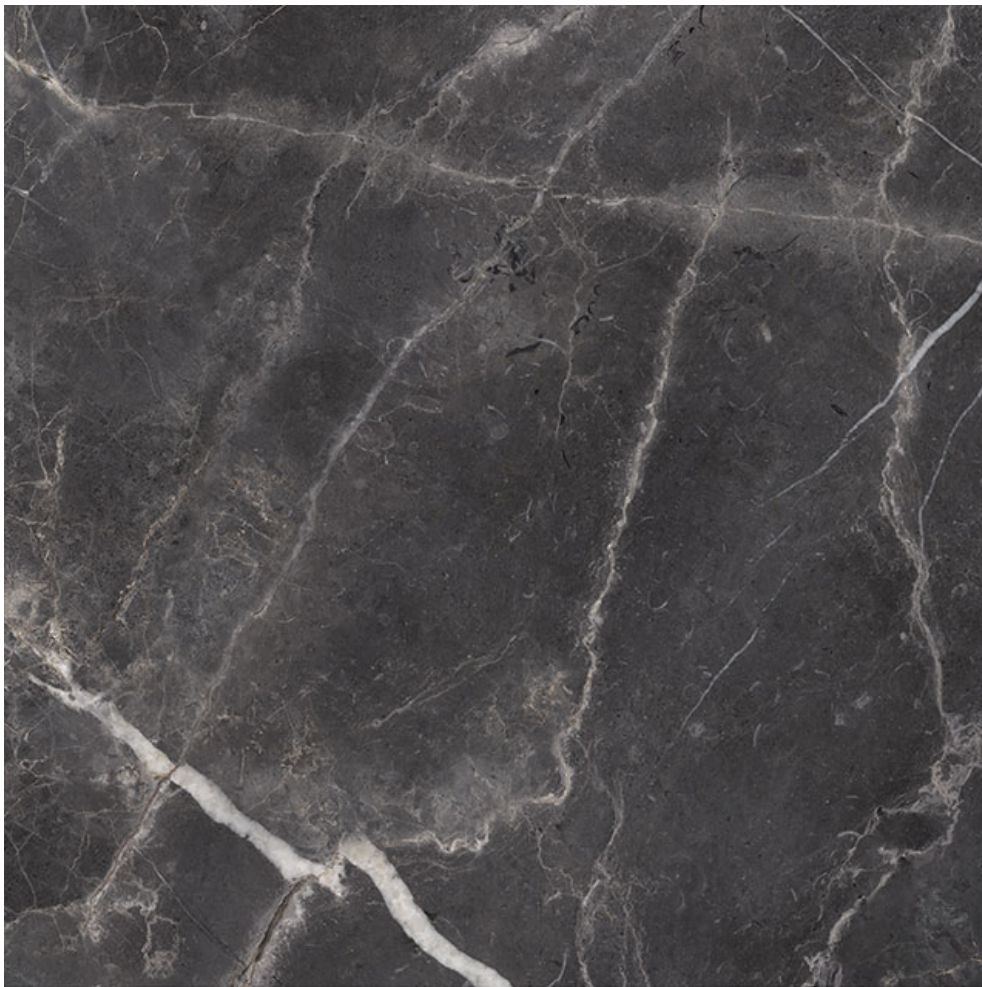

---

**PRODUCT**  
**ROYAL STONEWORKS 36X36 TUSCAN FORGE VEIN**  
**POLISHED**

---

Tile | 36"x36" | Porcelain

**TECHNICAL DATA**

CODE: QUSW-TF-7P

NAME: Royal Stoneworks 36X36 Tuscan Forge Vein Polished

SERIES: Royal Stoneworks

SIZE: 36"x36"

FINISH: Polished

LOOK: Stone Look

EDGE: Rectified

FAMILY: Tile

FROST RESISTANCE: Yes

SHADE VARIATION: V3

STYLE: Contemporary

SUITABLE FOR: Indoor|Shower

TPOLOGY: Porcelain

TYPE OF PIECE: Field Tile

USE: Floor and Wall

NOTES: This product is special order and cannot be cancelled, returned, or refunded.

**PACKING**

Size	Product type	BOX			PALLET		
		pcs	sqft	lb	boxes	sqft	lb
36"x36"	Field Tile	2	17.32		30		