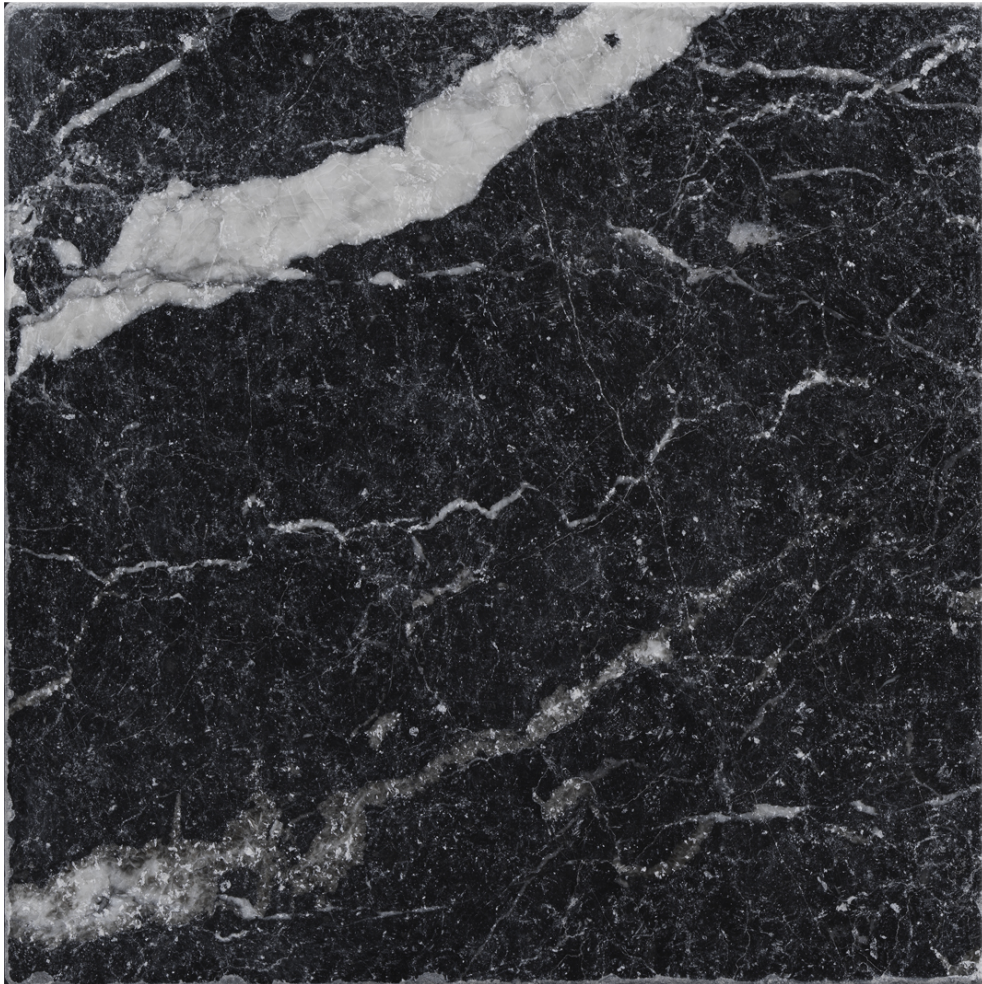

PRODUCT
OBSESSION 10X10 NERO

Tile | 10"x10" | Glazed Porcelain

ROOM SCENES

TECHNICAL DATA

CODE: QUOB-NE-3
NAME: Obsession 10x10 Nero
SERIES: Obsession
SIZE: 10"x10"
FINISH: Matt
LOOK: Marble Look
BREAKING STRENGTH (APH): ≥ 1300 N
CHEMICAL RESISTANCE (APH): GA GLA GHA
DCOF (APH): > 0.42
FAMILY: Tile
FROST RESISTANCE: Yes
MOHS (APH): 6
PEI: 3
R VALUE (APH): R9
SHADE VARIATION: V1
STAIN RESISTANCE (APH): 5
STYLE: Classic
SUITABLE FOR: Backsplash|Indoor|Shower
TYPOLOGY: Glazed Porcelain
THICKNESS (APH): 9 mm
TYPE OF PIECE: Field Tile
USE: Floor and Wall
NOTES: 22 graphic variations