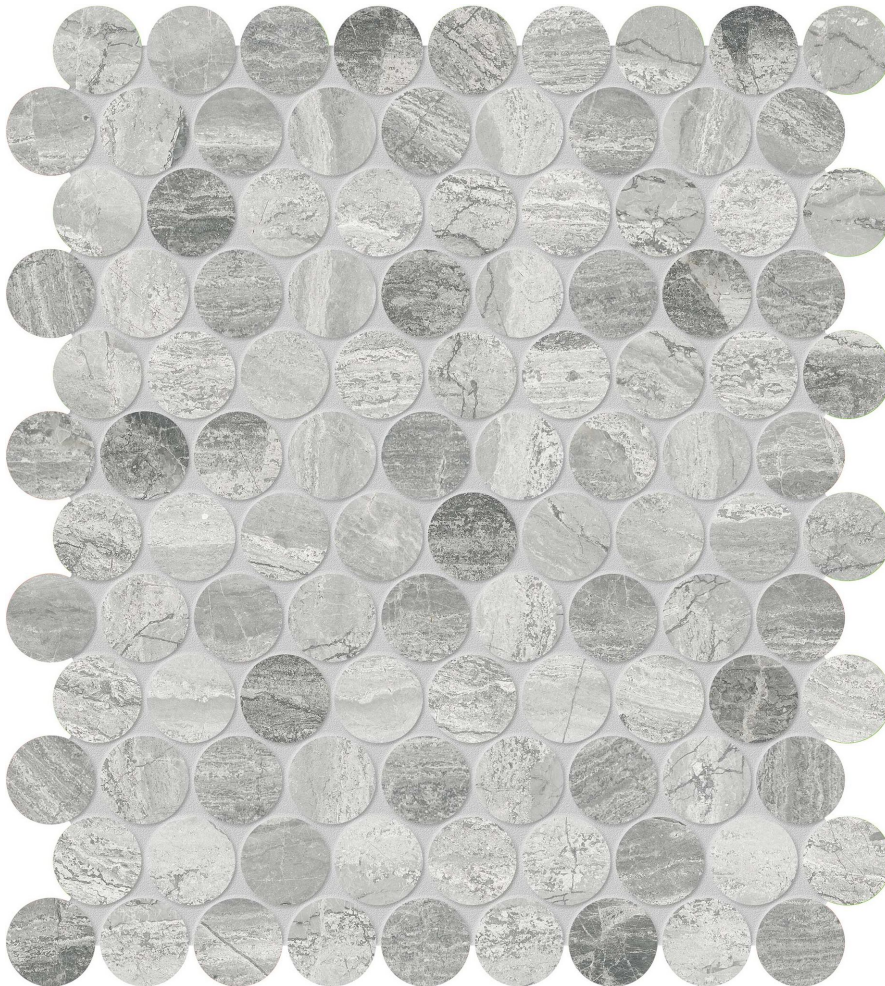

PRODUCT

VOLCANA NOTTE 1.25 PENNY ROUND MOSAIC

Stone | 10"x14" | Marble

TECHNICAL DATA

CODE: AS5001-03270

NAME: Volcana Notte 1.25 Penny Round Mosaic

SERIES: Volcana Notte

SIZE: 10"x14"

FINISH: Honed

FAMILY: Stone

MOSAIC CHIP SIZE: 1.25"x1.25"

SUITABLE FOR: Indoor|Shower

TPOLOGY: Marble

TYPE OF PIECE: Mosaic

USE: Floor and Wall

NOTES: Sheet size shown is approximate. Actual dimensions refer to individual mosaic chips.