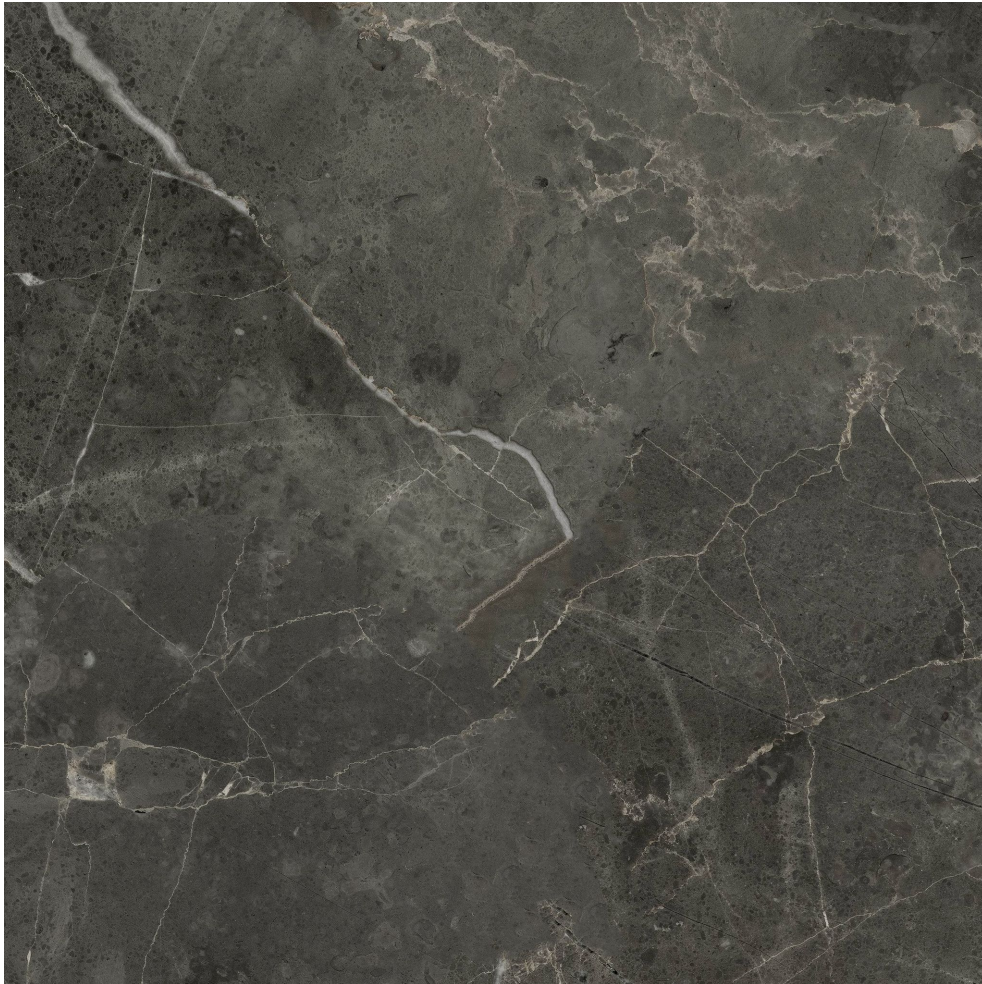

PRODUCT
FLORENCE 13X13F CARBON MATTE

Tile | 13"x13" | Glazed Porcelain

GRAPHIC VARIETY

TECHNICAL DATA

CODE: QUFC-CA-1
NAME: Florence 13X13F Carbon Matte
SERIES: Florence
SIZE: 13"x13"
FINISH: Matt
LOOK: Marble Look
BREAKING STRENGTH (APH): >350 - >1600
CHEMICAL RESISTANCE (APH): CLASS A
DCOF (APH): MATTE ≥ 0.60
FAMILY: Tile
FROST RESISTANCE: Yes
PEI: 4
R VALUE (APH): MATTE R10
SHADE VARIATION: V3
STAIN RESISTANCE (APH): CLASS A & 5
STYLE: Contemporary
SUITABLE FOR: Indoor, Outdoor, Pool, Backsplash, Shower
TYPOLOGY: Glazed Porcelain
THICKNESS (APH): 7.6 mm
TYPE OF PIECE: Field Tile
USE: Floor and Wall