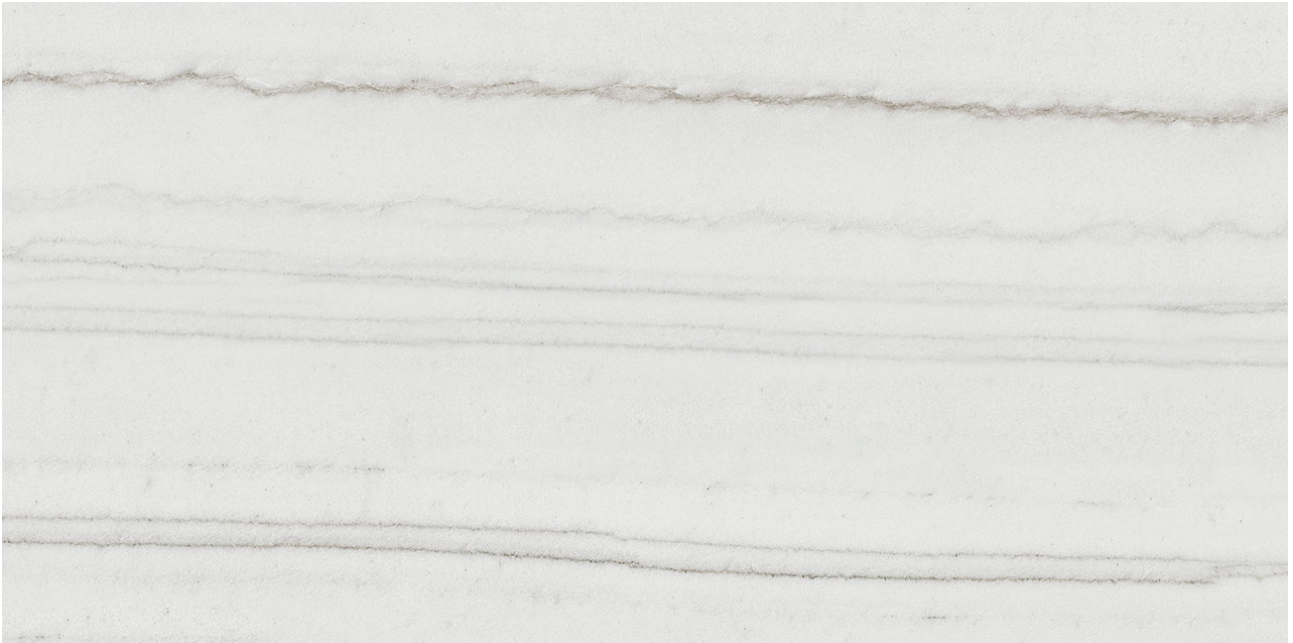

PRODUCT

ROYAL STONWORKS 12X24 TUSCAN WHITE VEIN HONED

Tile | 12"x24" | Porcelain

TECHNICAL DATA

CODE: QUSW-TW-5H

NAME: Royal Stoneworks 12X24 Tuscan White Vein Honed

SERIES: Royal Stoneworks

SIZE: 12"x24"

FINISH: Honed

LOOK: Stone Look

EDGE: Rectified

FAMILY: Tile

FROST RESISTANCE: Yes

STYLE: Contemporary

SUITABLE FOR: Indoor|Shower

TYPOLOGY: Porcelain