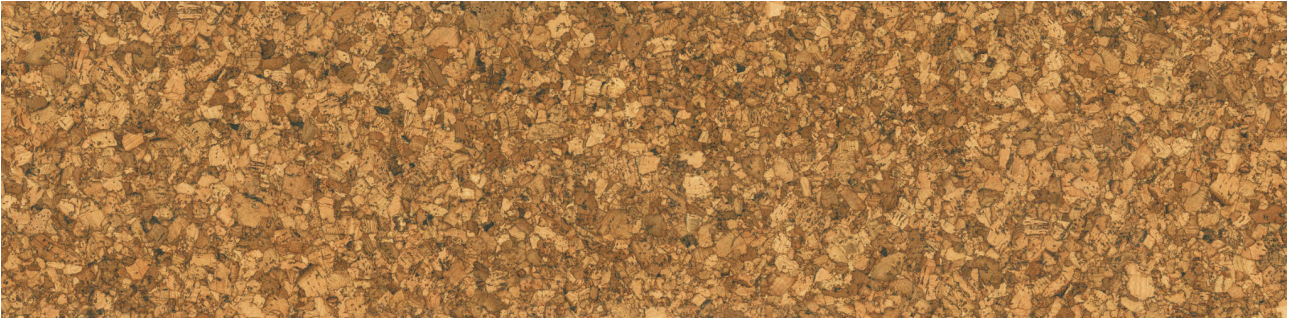

PRODUCT
CORK CLICK PICO

Waterproof Flooring | 12"x48,6" | HDF

ROOM SCENES

TECHNICAL DATA

CODE: LCCORK202010

NAME: Cork Click Pico

SERIES: True Earth Cork Click

SIZE: 12"x48,6"

FINISH: Matt

LOOK: Wood Look

CLICK SYSTEM: UNICLIC system

COMMERCIAL WARRANTY: Class 33

CORE BOARD THICKNESS: 7 mm

FAMILY: Waterproof Flooring

PAD THICKNESS: 1 mm

PAD TYPE: Cork Underlayment

RESIDENTIAL WARRANTY: Class 23

STYLE: Contemporary

SUITABLE FOR: Indoor

SURFACE TEXTURE: Cork

TYPOLOGY: HDF

TYPE OF PIECE: Field Tile

TOTAL THICKNESS: 10 mm

USE: Floor only