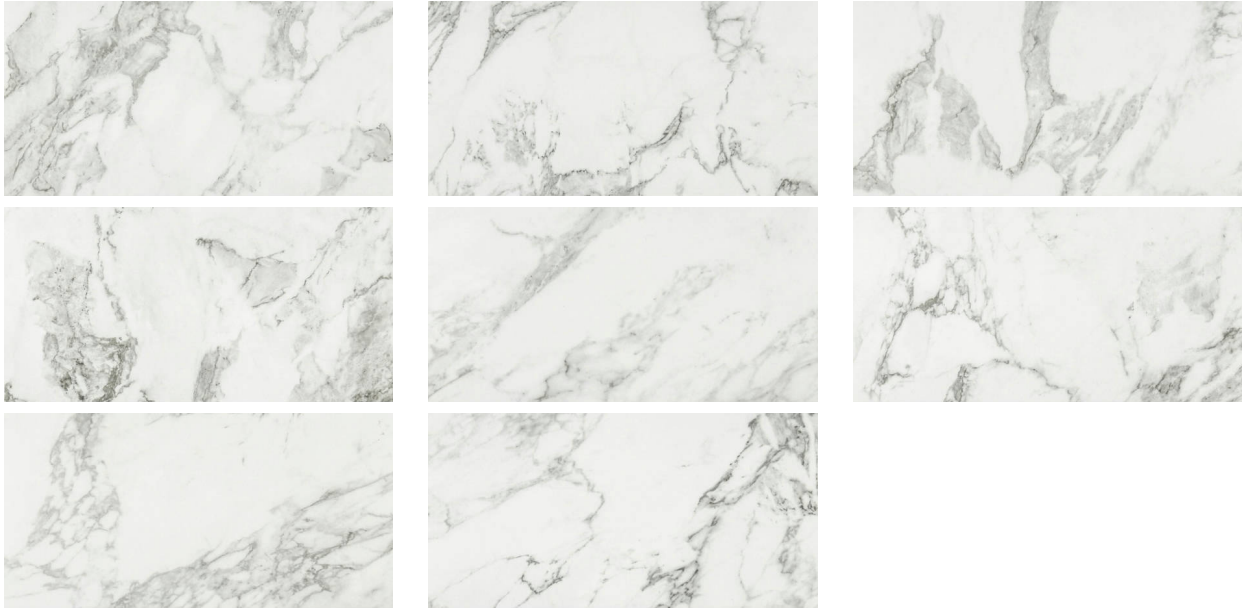

---

**PRODUCT**  
**ARABESCATO VERONA HONED 12X24**

---

Tile | 12"x24" | Glazed Porcelain

GRAPHIC VARIETY

**TECHNICAL DATA**

CODE: QULX-AR-2H  
NAME: Arabescato Verona Honed 12X24  
SERIES: Luxury  
SIZE: 12"x24"  
FINISH: Matt  
LOOK: Marble Look  
EDGE: Rectified  
FAMILY: Tile  
FROST RESISTANCE: Yes  
PEI: 4  
STYLE: Contemporary  
SUITABLE FOR: Indoor, Shower  
TYPOLOGY: Glazed Porcelain  
TYPE OF PIECE: Field Tile  
USE: Floor and Wall