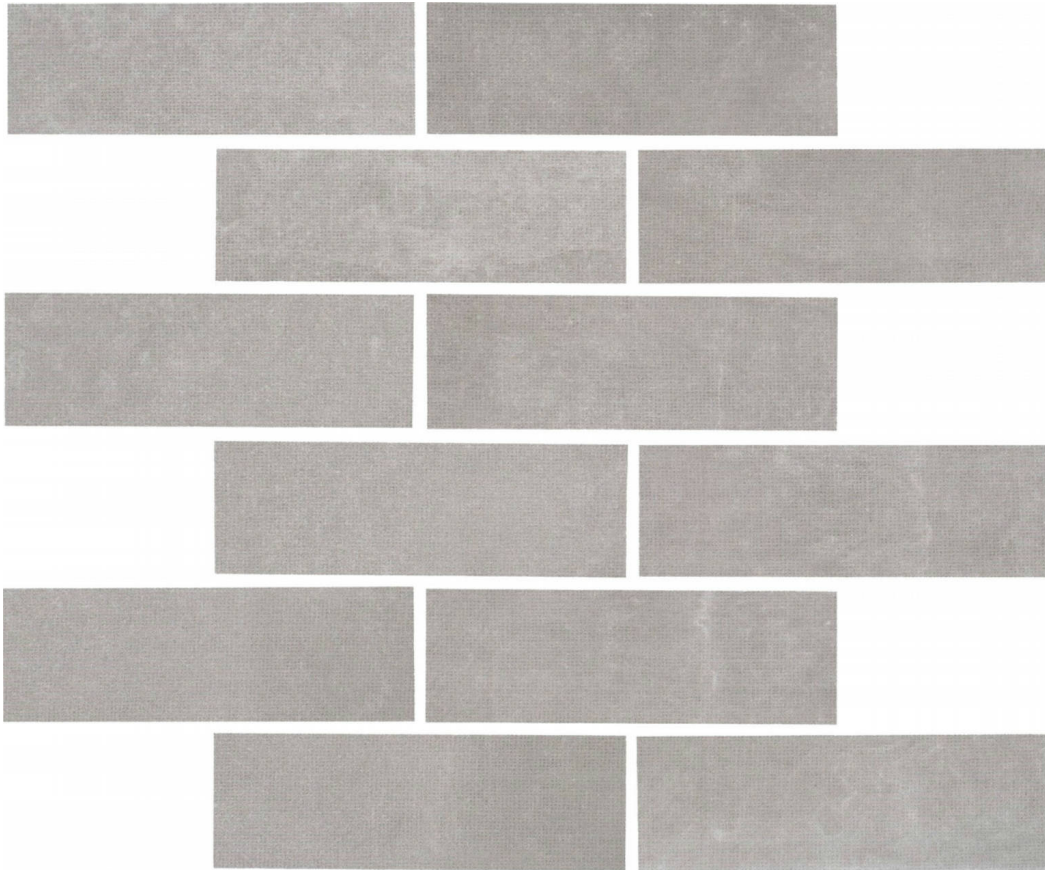

---

**PRODUCT**  
**BROADWAY SILVER 2X6 MOSAIC**

---

Tile | 12"x15" | Porcelain

**GRAPHIC VARIETY**

**TECHNICAL DATA**

CODE: QUUR-BR-M2  
NAME: Broadway Silver 2X6 Mosaic  
SERIES: Urban  
SIZE: 12"x15"  
FINISH: Matt  
LOOK: Concrete  
FAMILY: Tile  
FROST RESISTANCE: Yes  
MOSAIC CHIP SIZE: 2"x6"  
STYLE: Contemporary  
SUITABLE FOR: Indoor  
TYPOLOGY: Porcelain  
TYPE OF PIECE: Mosaic  
USE: Floor and Wall