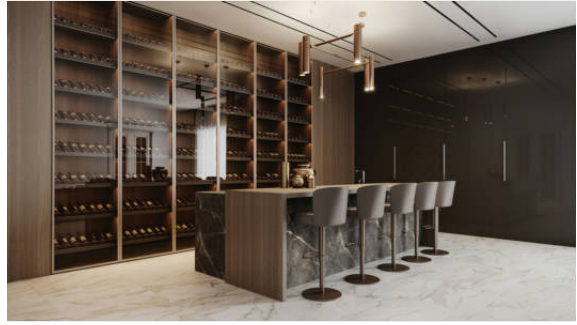

PRODUCT
AMALFI CALACATTA HONED 32X32

Tile | 31"x31" | Glazed Porcelain

GRAPHIC VARIETY

ROOM SCENES

TECHNICAL DATA

CODE: QULX-AM-5HN
NAME: Amalfi Calacatta Honed 32X32
SERIES: Luxury
SIZE: 31"x31"
FINISH: Matt
LOOK: Marble Look
EDGE: Rectified
FAMILY: Tile
FROST RESISTANCE: Yes
PEI: 4
STYLE: Contemporary
SUITABLE FOR: Indoor|Shower
TYPOLOGY: Glazed Porcelain
TYPE OF PIECE: Field Tile
USE: Floor and Wall