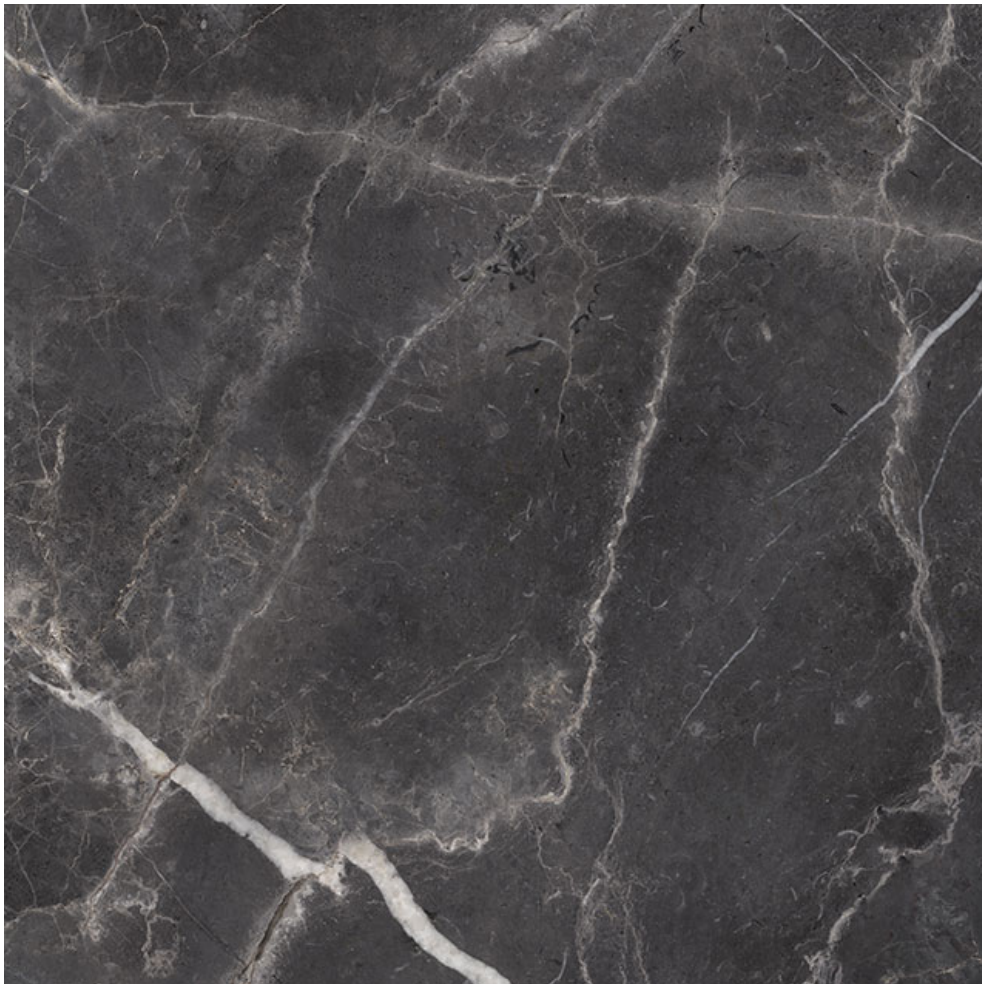

PRODUCT

ROYAL STONEWORKS 36X36 TUSCAN FORGE VEIN HONED

Tile | 36"x36" | Porcelain

TECHNICAL DATA

CODE: QUSW-TF-7H

NAME: Royal Stoneworks 36X36 Tuscan Forge Vein Honed

SERIES: Royal Stoneworks

SIZE: 36"x36"

FINISH: Honed

LOOK: Stone Look

EDGE: Rectified

FAMILY: Tile

FROST RESISTANCE: Yes

SHADE VARIATION: V3

STYLE: Contemporary

SUITABLE FOR: Indoor|Shower