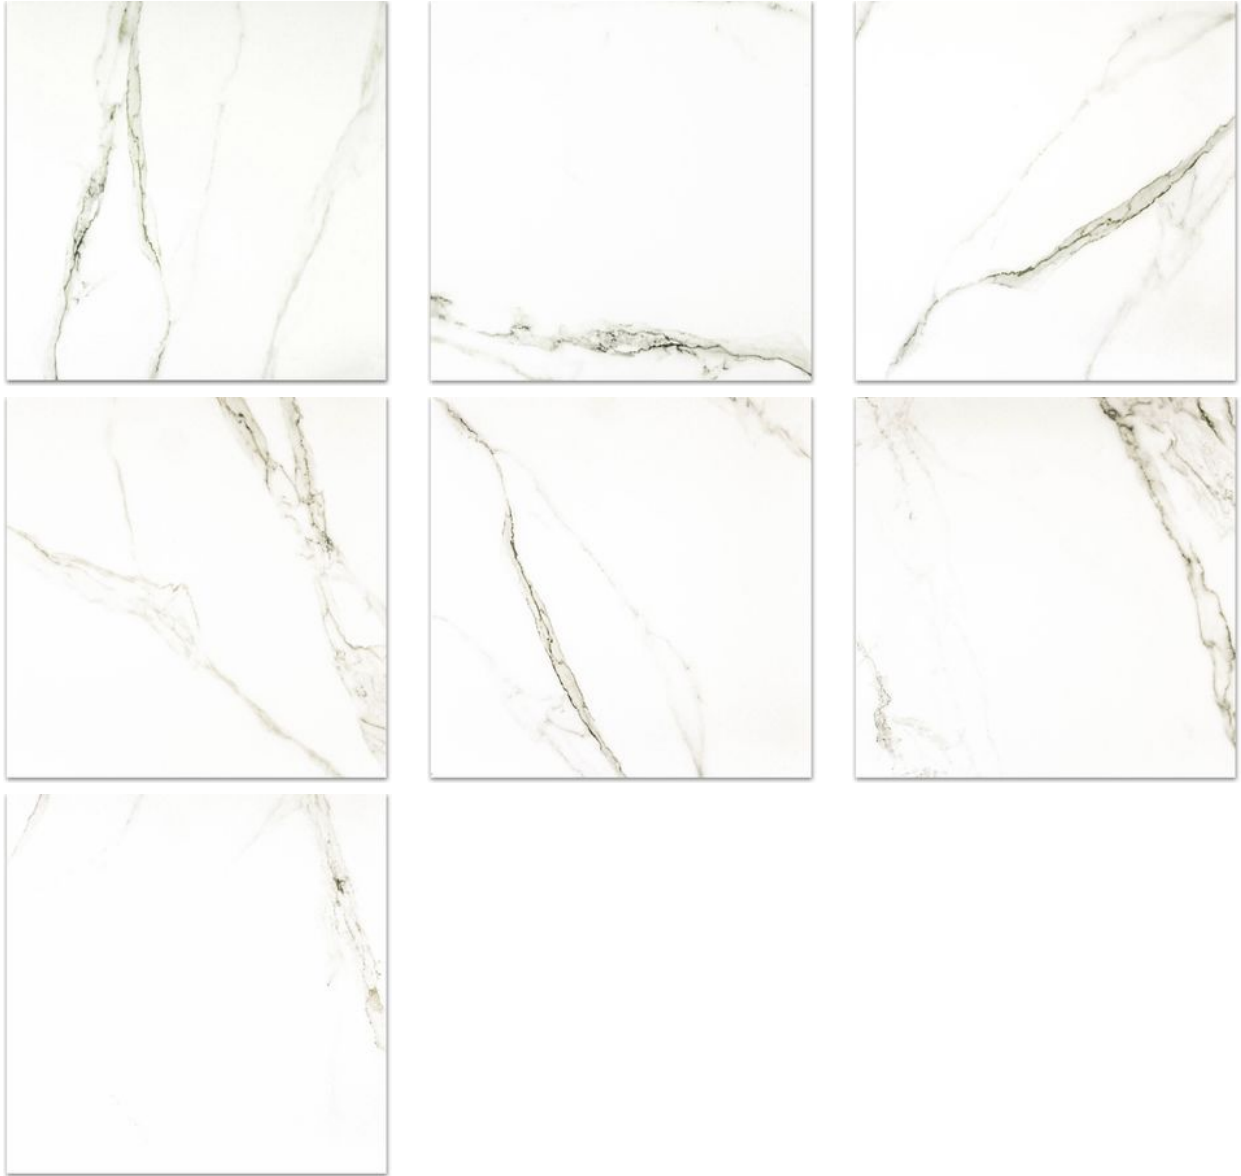

PRODUCT
MATTE ADORATION 24X24

Tile | 24"x24" | Porcelain

GRAPHIC VARIETY

TECHNICAL DATA

CODE: QUAD-AD-3N
NAME: Matte Adoration 24X24
SERIES: Ardor
SIZE: 24"x24"
FINISH: Matt
LOOK: Marble Look
EDGE: Rectified
FAMILY: Tile
FROST RESISTANCE: Yes
STYLE: Contemporary
SUITABLE FOR: Indoor
TYPOLOGY: Porcelain
TYPE OF PIECE: Field Tile
USE: Floor and Wall