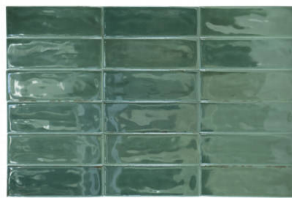

SERIES BARCELONA

Hand-crafted | Ceramic | Porcelain

PRODUCTS

Barcelona 0.39X9" Blue Trim
0.39"x9" | Ceramic

Barcelona 0.39X9" Green Trim
0.39"x9" | Ceramic

Barcelona 0.39X9" Greige Trim
0.39"x9" | Ceramic

Barcelona 0.39X9" Olive Trim
0.39"x9" | Ceramic

Barcelona 0.39X9" Sky Trim
0.39"x9" | Ceramic

Barcelona 0.39X9" White Trim
0.39"x9" | Ceramic

Barcelona 2x6" Blue
2"x6" | Porcelain

Barcelona 2x6" Green
2"x6" | Porcelain

Barcelona 2x6" Greige
2"x6" | Porcelain

Barcelona 2x6" Olive
2"x6" | Porcelain

Barcelona 2x6" Sky
2"x6" | Porcelain

Barcelona 2x6" White
2"x6" | Porcelain

ROOM SCENES

Size	Product type	BOX			PALLET		
		pcs	sqft	lb	boxes	sqft	lb
0.39"x9"	Bullnose	30					
2"x6"	Field Tile	60	4.84		136		