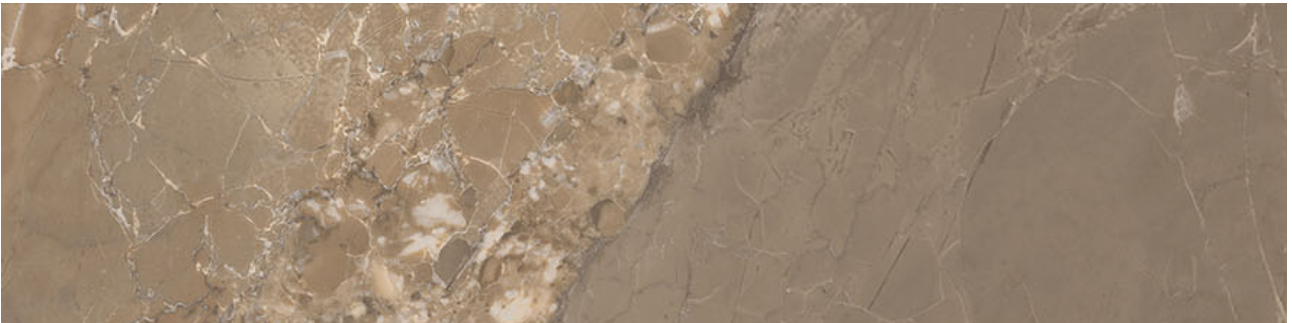

PRODUCT
DYNASTY TAUPE 3X12 BULLNOSE

Tile | 3"x12" | Porcelain

GRAPHIC VARIETY

TECHNICAL DATA

CODE: QUDY-TA-SB
NAME: Dynasty Taupe 3X12 Bullnose
SERIES: Dynasty
SIZE: 3"x12"
FINISH: Matt
LOOK: Marble Look
BREAKING STRENGTH (APH): min. 35 N/mm²
CHEMICAL RESISTANCE (APH): Not Affected
FAMILY: Tile
FROST RESISTANCE: Yes
PEI: 4
SHADE VARIATION: V4
STAIN RESISTANCE (APH): Not Affected
STYLE: Traditional
SUITABLE FOR: Indoor, Outdoor, Pool, Backsplash, Shower
TYPOLOGY: Porcelain
THICKNESS (APH): 8.5 Mm
TYPE OF PIECE: Bullnose
USE: Floor and Wall