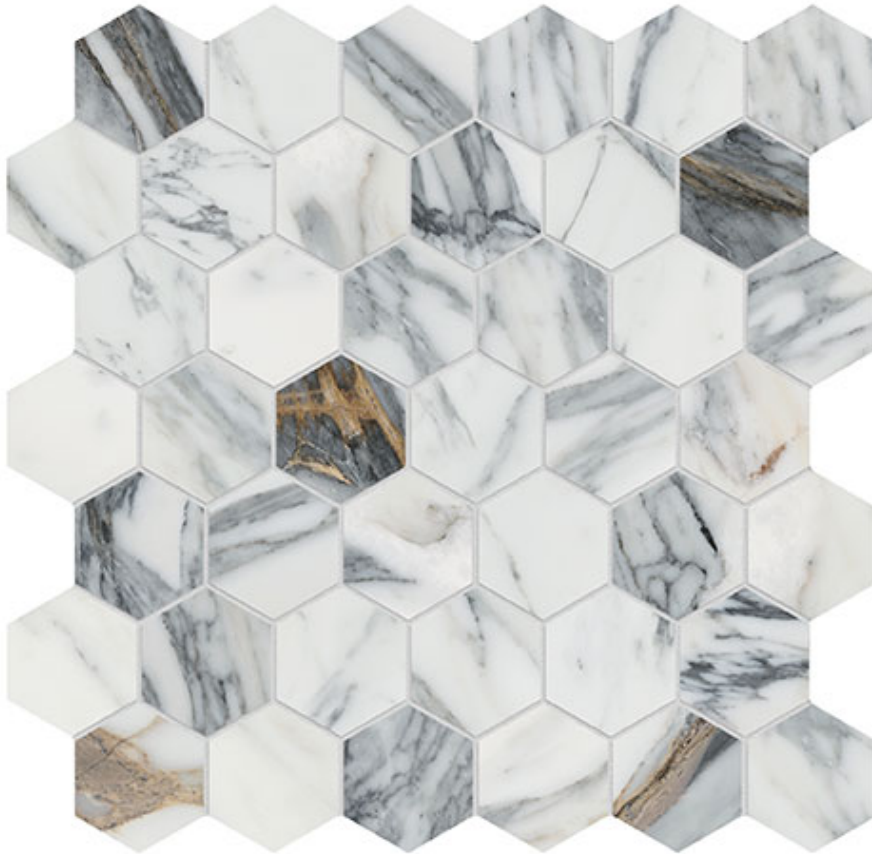

PRODUCT

ROYAL STONEWORKS 2\ " REGAL WHITE VEIN HEX

Tile | 12"x12" | Porcelain

TECHNICAL DATA

CODE: QUSW-RW-HX

NAME: Royal Stoneworks 2" Regal White Vein Hex

SERIES: Royal Stoneworks

SIZE: 12"x12"

FINISH: Honed

LOOK: Stone Look

FAMILY: Tile

MOSAIC CHIP SIZE: 2"x2"

SHADE VARIATION: V3

STYLE: Contemporary

SUITABLE FOR: Indoor|Shower

TYPOLOGY: Porcelain