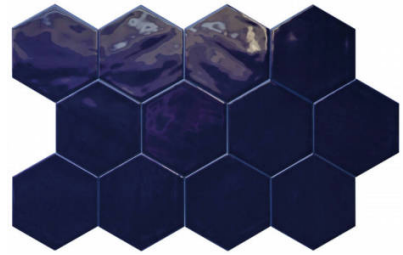

SERIES RONDA

Hand-crafted | | Porcelain

PRODUCTS

Ronda 5.5X6.3" Aqua Hexagon
5.5"x6.3" | Porcelain

Ronda 5.5X6.3" Blue Hexagon
5.5"x6.3" | Porcelain

Ronda 5.5X6.3" Cobalt Hexagon
5.5"x6.3" | Porcelain

Ronda 5.5X6.3" Green Hexagon
5.5"x6.3" | Porcelain

Ronda 5.5X6.3" Mint Hexagon
5.5"x6.3" | Porcelain

Ronda 5.5X6.3" Navy Blue Hexagon
5.5"x6.3" | Porcelain

Ronda 5.5X6.3" Pearl Hexagon
5.5"x6.3" | Porcelain

Ronda 5.5X6.3" Teal Hexagon
5.5"x6.3" | Porcelain

Ronda 5.5X6.3" White Hexagon
5.5"x6.3" | Porcelain

ROOM SCENES

Size	Product type	BOX			PALLET		
		pcs	sqft	lb	boxes	sqft	lb
5.5"x6.3"	Field Tile	26	4.74		105		

WARNING The information contained in this packing list is for guidance only, the contents of the packing may vary. Please consult our sales representatives for an exact list.