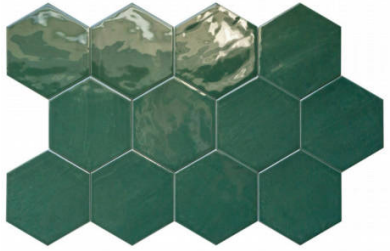

SERIES RONDA

Hand-crafted | | Porcelain

PRODUCTS

Ronda 5.5X6.3" Aqua Hexagon
5.5"x6.3" | Porcelain

Ronda 5.5X6.3" Blue Hexagon
5.5"x6.3" | Porcelain

Ronda 5.5X6.3" Cobalt Hexagon
5.5"x6.3" | Porcelain

Ronda 5.5X6.3" Green Hexagon
5.5"x6.3" | Porcelain

Ronda 5.5X6.3" Mint Hexagon
5.5"x6.3" | Porcelain

Ronda 5.5X6.3" Navy Blue Hexagon
5.5"x6.3" | Porcelain

Ronda 5.5X6.3" Pearl Hexagon
5.5"x6.3" | Porcelain

Ronda 5.5X6.3" Teal Hexagon
5.5"x6.3" | Porcelain

Ronda 5.5X6.3" White Hexagon
5.5"x6.3" | Porcelain

ROOM SCENES

Size	Product type	BOX			PALLET		
		pcs	sqft	lb	boxes	sqft	lb
5.5"x6.3"	Field Tile	26	4.74		105		

WARNING The information contained in this packing list is for guidance only, the contents of the packing may vary. Please consult our sales representatives for an exact list.