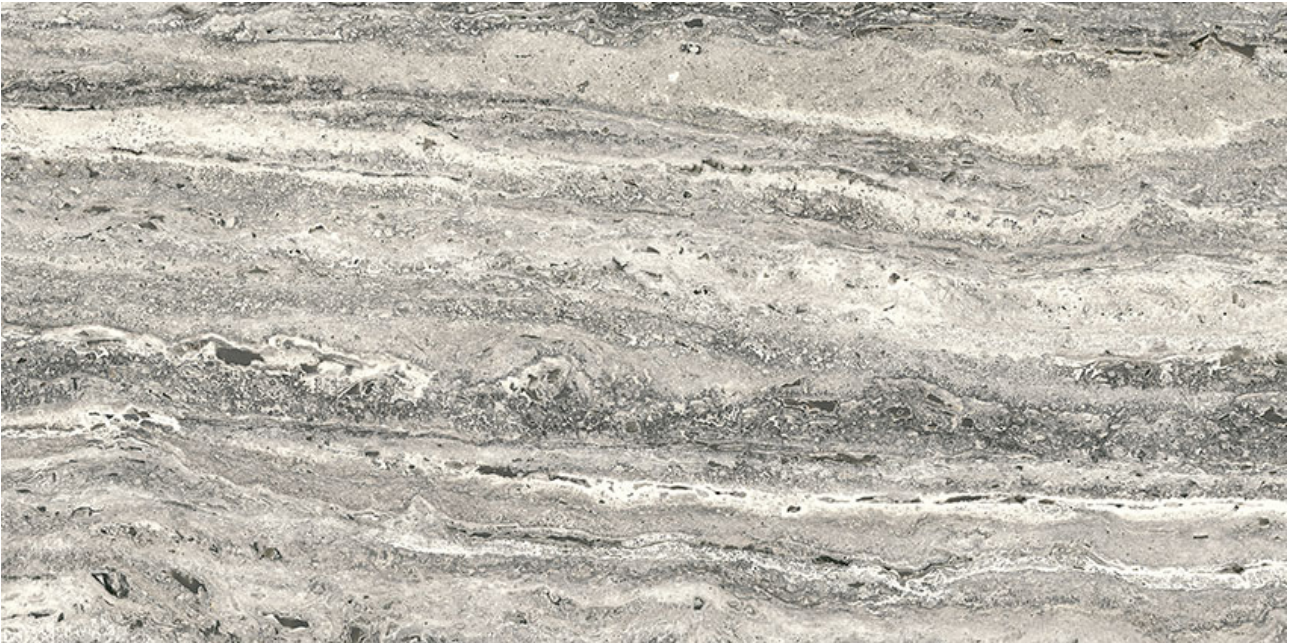

PRODUCT

ROYAL STONWORKS 12X24 REGAL GREY VEIN ORG

Tile | 12"x24" | Porcelain