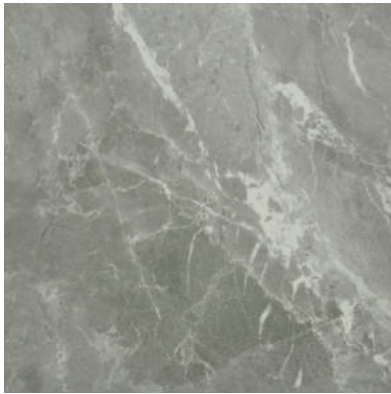

PRODUCT
13X13 CARBON

Tile | 13"x13" | Glazed Porcelain

GRAPHIC VARIETY

TECHNICAL DATA

CODE: AC65-013
NAME: 13X13 Carbon
SERIES: Regency
SIZE: 13"x13"
FINISH: Matt
LOOK: Marble Look
FAMILY: Tile
FROST RESISTANCE: Yes
PEI: 4
STYLE: Classic
SUITABLE FOR: Indoor|Shower
TYPOLOGY: Glazed Porcelain
TYPE OF PIECE: Field Tile
USE: Floor and Wall