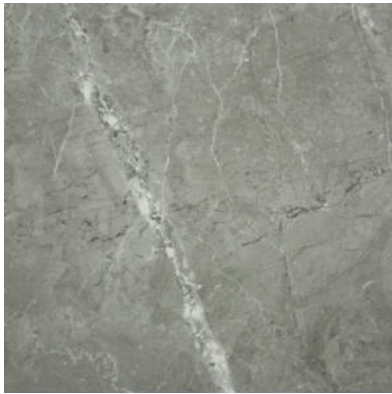

PRODUCT
13X13 CARBON

Tile | 13"x13" | Glazed Porcelain

GRAPHIC VARIETY

TECHNICAL DATA

CODE: AC65-013
NAME: 13X13 Carbon
SERIES: Regency
SIZE: 13"x13"
FINISH: Matt
LOOK: Marble Look
FAMILY: Tile
FROST RESISTANCE: Yes
PEI: 4
STYLE: Classic
SUITABLE FOR: Indoor|Shower
TYPOLOGY: Glazed Porcelain
TYPE OF PIECE: Field Tile
USE: Floor and Wall