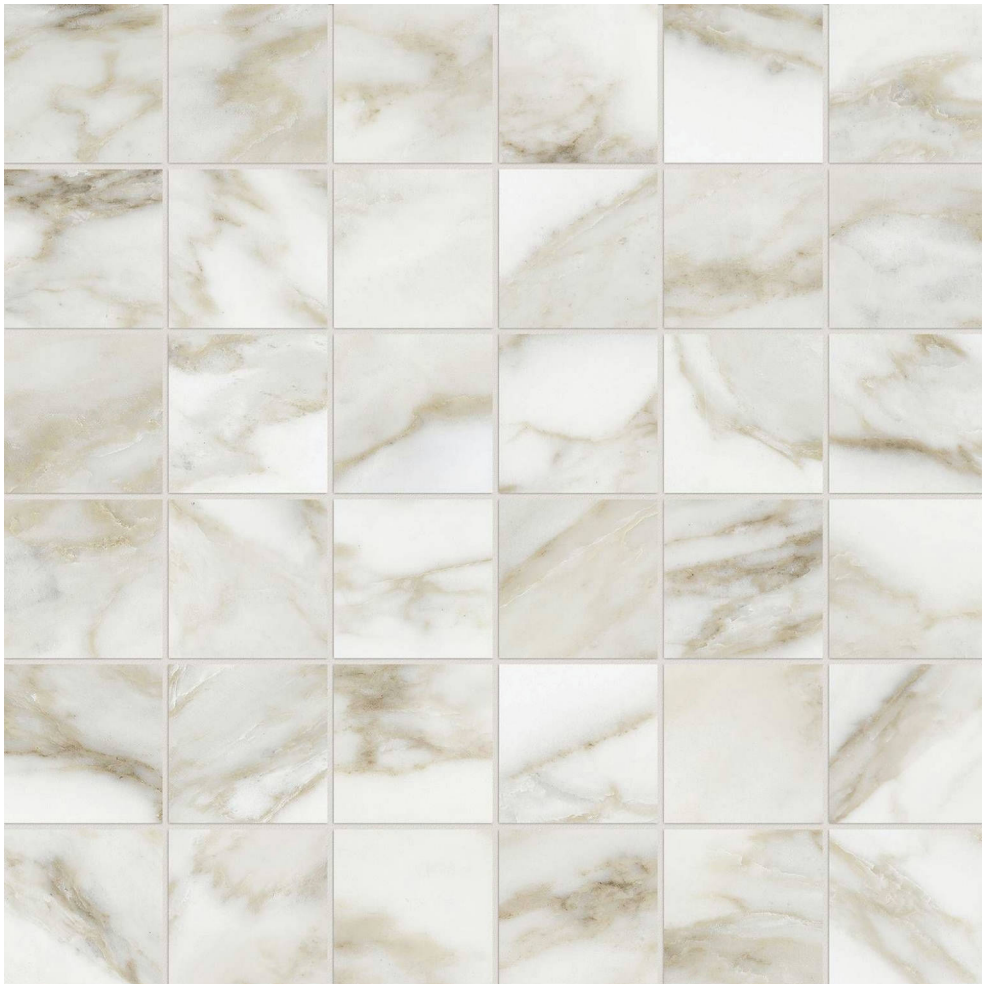

PRODUCT
AMALFI CALACATTA HONED 2X2 MOSAIC

Tile | 12"x12" | Glazed Porcelain

TECHNICAL DATA

CODE: QULX-AM-M3HN
NAME: Amalfi Calacatta Honed 2X2 Mosaic
SERIES: Luxury
SIZE: 12"x12"
FINISH: Matt
LOOK: Marble Look
EDGE: Rectified
FAMILY: Tile
MOSAIC CHIP SIZE: 2"x2"
STYLE: Contemporary
SUITABLE FOR: Backsplash|Indoor|Shower
TYPOLOGY: Glazed Porcelain
TYPE OF PIECE: Mosaic
USE: Floor and Wall