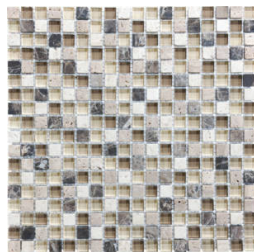

SERIES GLASS STONE

Multi-Look Mosaics | | Mixed Materials

PRODUCTS

Linear Bamboo Mosaic
12"x14" | Mixed Materials

Linear Cabernet Mosaic
12"x14" | Mixed Materials

Linear Cappuccino Mosaic
12"x14" | Mixed Materials

Linear Creme Brulee Mosaic
12"x14" | Mixed Materials

Linear Iceland Mosaic
12"x14" | Mixed Materials

Linear Midnight Mosaic
12"x14" | Mixed Materials

Linear Spa Mosaic
12"x14" | Mixed Materials

Linear Waterfall Mosaic
12"x14" | Mixed Materials

5/8X5/8 Bamboo Mosaic
12"x12" | Mixed Materials

5/8X5/8 Cabernet Mosaic
12"x12" | Mixed Materials

5/8X5/8 Cappuccino Mosaic
12"x12" | Mixed Materials

5/8X5/8 Creme Brulee Mosaic
12"x12" | Mixed Materials