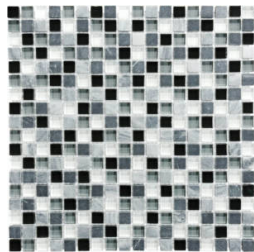

Linear Creme Brulee Mosaic
12"x14" | Mixed Materials

Linear Iceland Mosaic
12"x14" | Mixed Materials

Linear Midnight Mosaic
12"x14" | Mixed Materials

Linear Spa Mosaic
12"x14" | Mixed Materials

Linear Waterfall Mosaic
12"x14" | Mixed Materials

5/8X5/8 Bamboo Mosaic
12"x12" | Mixed Materials

5/8X5/8 Cabernet Mosaic
12"x12" | Mixed Materials

5/8X5/8 Cappuccino Mosaic
12"x12" | Mixed Materials

5/8X5/8 Creme Brulee Mosaic
12"x12" | Mixed Materials

5/8X5/8 Iceland Mosaic
12"x12" | Mixed Materials

5/8X5/8 Midnight Mosaic
12"x12" | Mixed Materials

5/8X5/8 Spa Mosaic
12"x12" | Mixed Materials

5/8X5/8 Waterfall Mosaic
12"x12" | Mixed Materials

ROOM SCENES