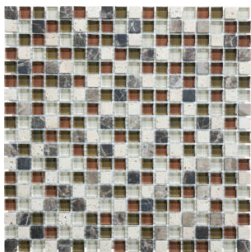

SERIES GLASS STONE

Multi-Look Mosaics | | Mixed Materials

PRODUCTS

Linear Bamboo Mosaic
12"x14" | Mixed Materials

Linear Cabernet Mosaic
12"x14" | Mixed Materials

Linear Cappuccino Mosaic
12"x14" | Mixed Materials

Linear Creme Brulee Mosaic
12"x14" | Mixed Materials

Linear Iceland Mosaic
12"x14" | Mixed Materials

Linear Midnight Mosaic
12"x14" | Mixed Materials

Linear Spa Mosaic
12"x14" | Mixed Materials

Linear Waterfall Mosaic
12"x14" | Mixed Materials

5/8X5/8 Bamboo Mosaic
12"x12" | Mixed Materials

5/8X5/8 Cabernet Mosaic
12"x12" | Mixed Materials

5/8X5/8 Cappuccino Mosaic
12"x12" | Mixed Materials

5/8X5/8 Creme Brulee Mosaic
12"x12" | Mixed Materials