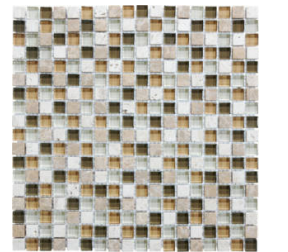

SERIES GLASS STONE

Multi-Look Mosaics | | Mixed Materials

PRODUCTS

Linear Bamboo Mosaic
12"x14" | Mixed Materials

Linear Cabernet Mosaic
12"x14" | Mixed Materials

Linear Cappuccino Mosaic
12"x14" | Mixed Materials

Linear Creme Brulee Mosaic
12"x14" | Mixed Materials

Linear Iceland Mosaic
12"x14" | Mixed Materials

Linear Midnight Mosaic
12"x14" | Mixed Materials

Linear Spa Mosaic
12"x14" | Mixed Materials

Linear Waterfall Mosaic
12"x14" | Mixed Materials

5/8X5/8 Bamboo Mosaic
12"x12" | Mixed Materials

5/8X5/8 Cabernet Mosaic
12"x12" | Mixed Materials

5/8X5/8 Cappuccino Mosaic
12"x12" | Mixed Materials

5/8X5/8 Creme Brulee Mosaic
12"x12" | Mixed Materials