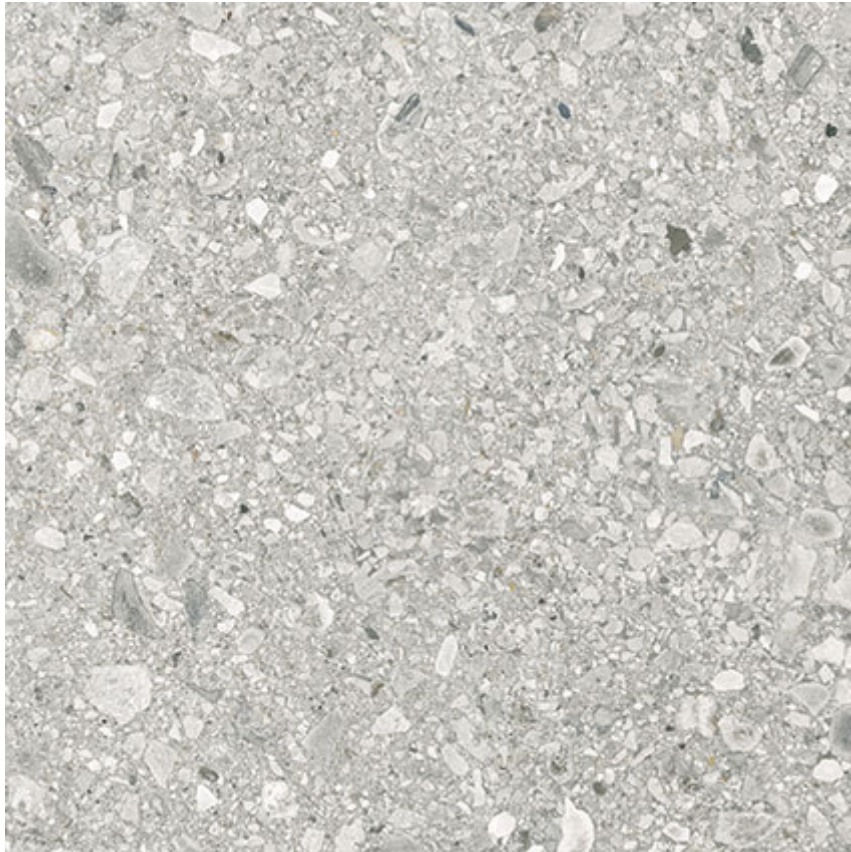

# ROYAL STONEWORKS 24X24 REGAL FOSSIL VEIN ORG

---

Tile | 24"x24" | Porcelain

**TECHNICAL DATA**

CODE: QUSW-RF-40

NAME: Royal Stoneworks 24X24 Regal Fossil Vein Org

SERIES: Royal Stoneworks

SIZE: 24"x24"

FINISH: Matt

LOOK: Stone Look

EDGE: Rectified

FAMILY: Tile

FROST RESISTANCE: Yes

SHADE VARIATION: V3

STYLE: Contemporary

SUITABLE FOR: Indoor|Shower