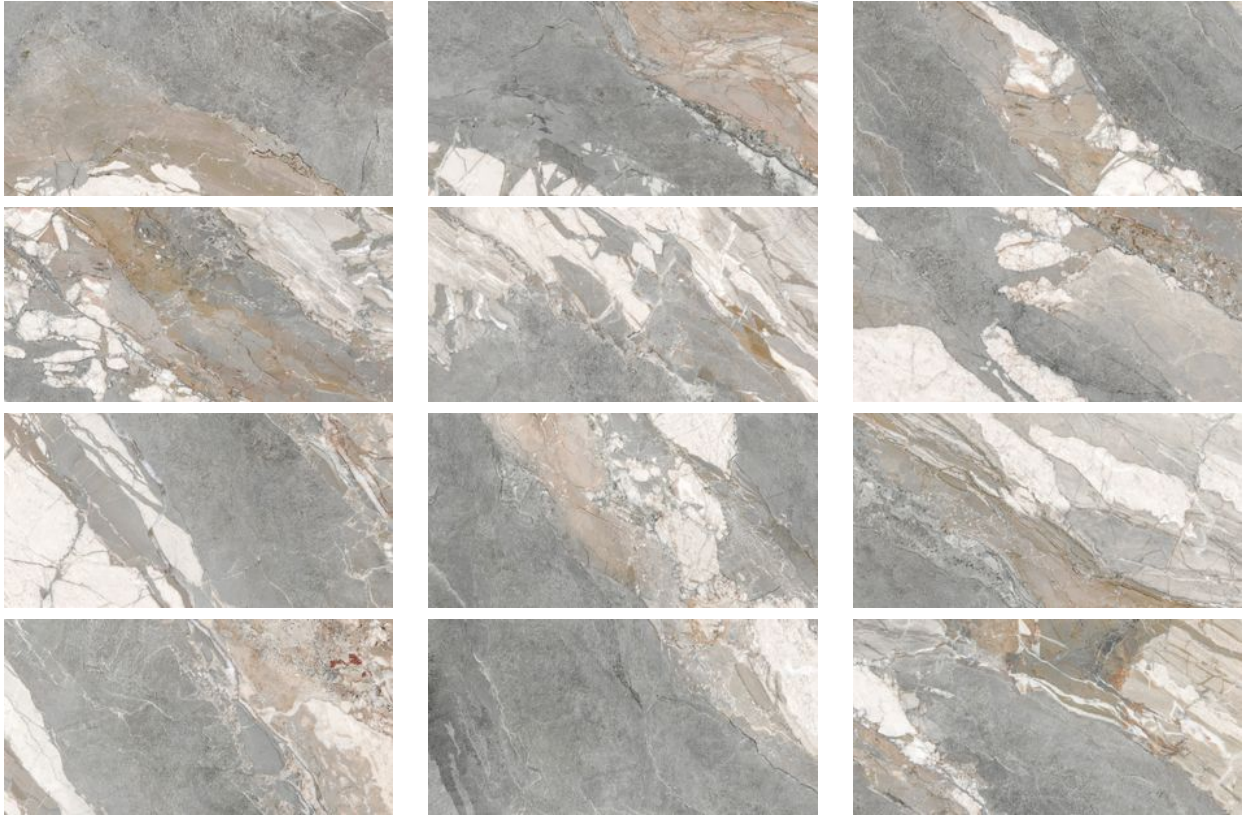

---

**PRODUCT**  
**DYNASTY GREY 12X24**

---

Tile | 12"x24" | Porcelain

GRAPHIC VARIETY

**TECHNICAL DATA**

CODE: QUDY-GR-1  
NAME: Dynasty Grey 12X24  
SERIES: Dynasty  
SIZE: 12"x24"  
FINISH: Matt  
LOOK: Marble Look  
BREAKING STRENGTH (APH): min. 35 N/mm<sup>2</sup>  
CHEMICAL RESISTANCE (APH): Not Affected  
FAMILY: Tile  
FROST RESISTANCE: Yes  
PEI: 4  
SHADE VARIATION: V4  
STAIN RESISTANCE (APH): Not Affected  
STYLE: Traditional  
SUITABLE FOR: Indoor| Outdoor| Pool| Backsplash| Shower  
TYPOLOGY: Porcelain  
THICKNESS (APH): 8.5 Mm  
TYPE OF PIECE: Field Tile  
USE: Floor and Wall