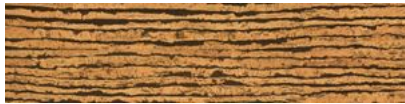

---

**SERIES**

**TRUE EARTH CORK CLICK**

---

Wood Look | | HDF

PRODUCTS

**Cork Click Capri**  
12"x48,6" | HDF

**Cork Click Comino**  
12"x48,6" | HDF

**Cork Click Corvo**  
12"x48,6" | HDF

**Cork Click Lanzarote**  
12"x48,6" | HDF

**Cork Click Linosa**  
12"x48,6" | HDF

**Cork Click Pianosa**  
12"x48,6" | HDF

**Cork Click Pico**  
12"x48,6" | HDF

**Cork Click Santorino**  
12"x48,6" | HDF