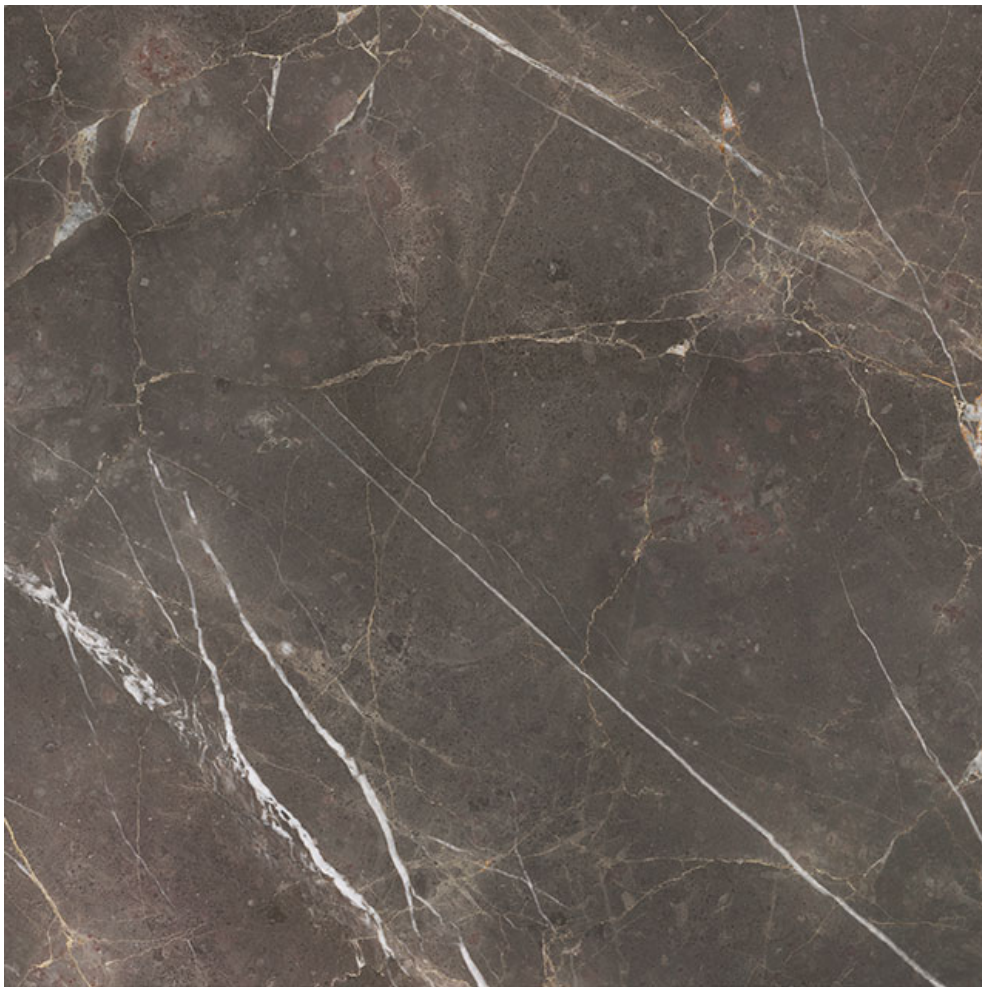

PRODUCT
ROYAL STONEWORKS 36X36 REGAL BROWN MARBLE
POLISHED

Tile | 36"x36" | Porcelain

TECHNICAL DATA

CODE: QUSW-RM-7P

NAME: Royal Stoneworks 36X36 Regal Brown Marble Polished

SERIES: Royal Stoneworks

SIZE: 36"x36"

FINISH: Polished

LOOK: Stone Look

EDGE: Rectified

FAMILY: Tile

FROST RESISTANCE: Yes

SHADE VARIATION: V3

STYLE: Contemporary

SUITABLE FOR: Indoor|Shower