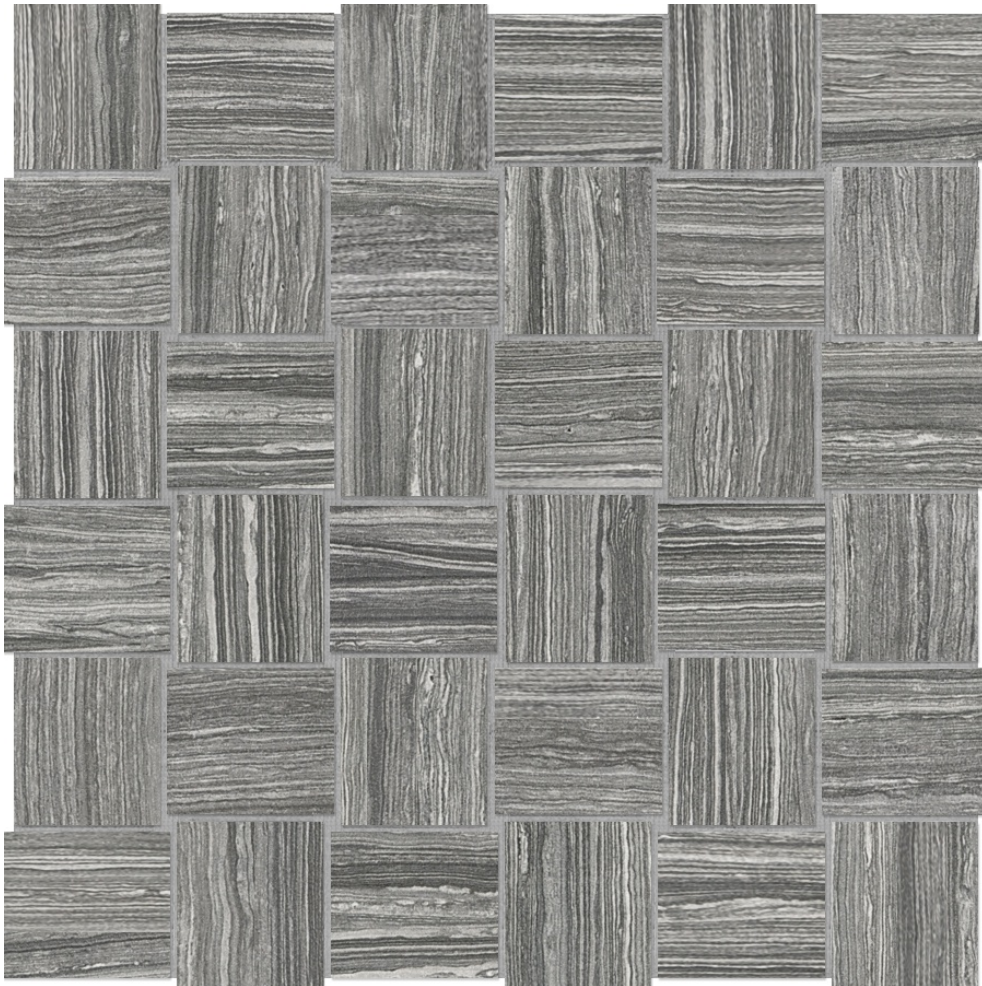

PRODUCT
2X2 CARBON BASKETWEAVE

Tile | 12"x12" | Glazed Porcelain

TECHNICAL DATA

CODE: AC4501-00820

NAME: 2x2 Carbon Basketweave

SERIES: Eramosa

SIZE: 12"x12"

FINISH: Matt

LOOK: Marble Look

FAMILY: Tile

FROST RESISTANCE: Yes

MOSAIC CHIP SIZE: Mesh-Mounted

PEI: 4

STYLE: Contemporary

SUITABLE FOR: Indoor

TPOLOGY: Glazed Porcelain