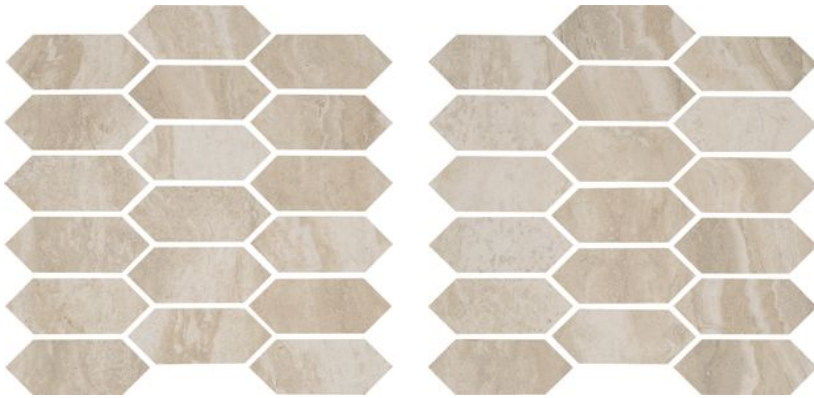

PRODUCT
ESSENCE BEIGE PICKET MOSAIC

Tile | 12"x12" | Porcelain

GRAPHIC VARIETY

TECHNICAL DATA

CODE: QUTL-ES-M2
NAME: Essence Beige Picket Mosaic
SERIES: Timeless
SIZE: 12"x12"
FINISH: Matt
LOOK: Marble Look
FAMILY: Tile
FROST RESISTANCE: Yes
MOSAIC CHIP SIZE: Mesh-Mounted
STYLE: Contemporary
SUITABLE FOR: Indoor
TYPOLOGY: Porcelain
TYPE OF PIECE: Mosaic
USE: Floor and Wall

PACKING

Size	Product type	BOX			PALLET		
		pcs	sqft	lb	boxes	sqft	lb
12"x12"	Mosaic	7					

WARNING The information contained in this packing list is for guidance only, the contents of the packing may vary. Please consult our sales representatives for an exact list.