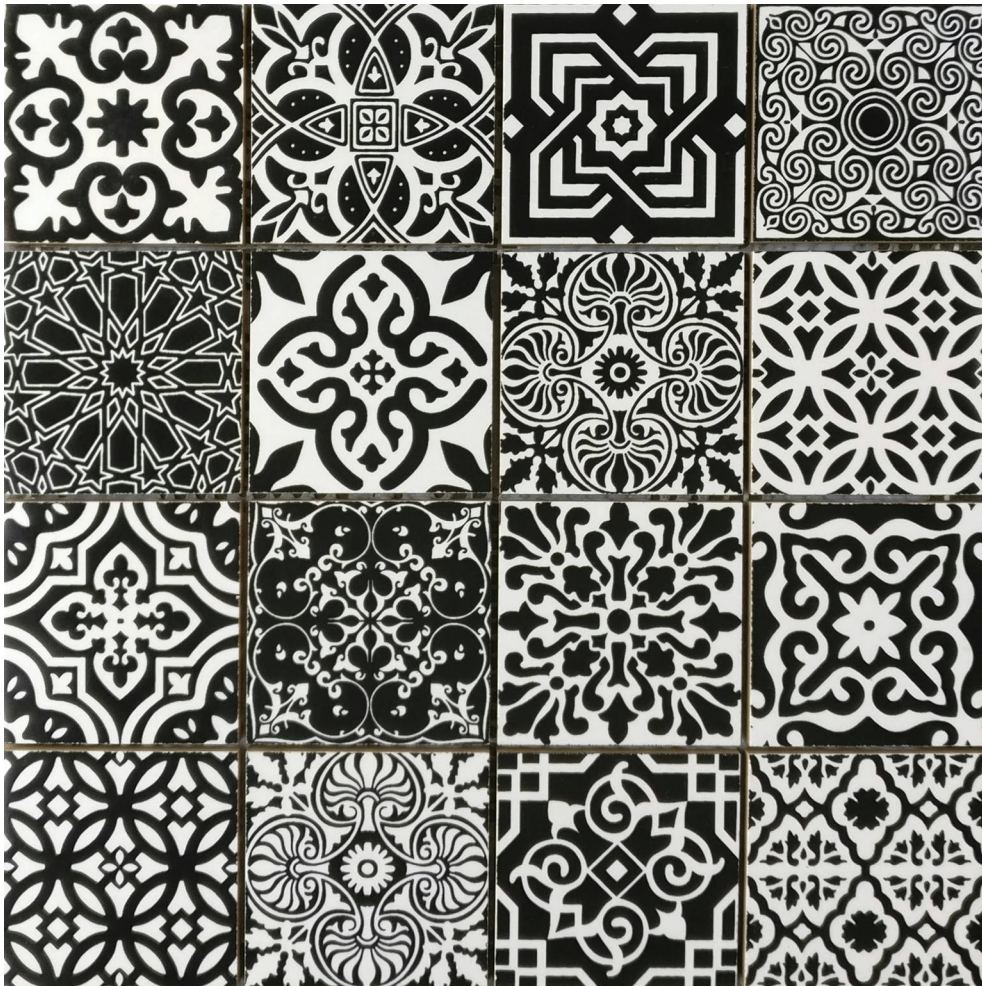

PRODUCT

CERAMIC PATCHWORK SQUARE BLACK & WHITE MOSAIC

Mosaic and Decorative Tile | 11.8"x11.8" | Glazed Ceramic

TECHNICAL DATA

CODE: RVCHAWC009

NAME: Ceramic Patchwork Square Black & White Mosaic

SERIES: Chelsea Collection

SIZE: 11.8"x11.8"

LOOK: Multi-Look Mosaics

FAMILY: Mosaic and Decorative Tile

SUITABLE FOR: Backsplash, Indoor, Shower

TPOLOGY: Glazed Ceramic

TYPE OF PIECE: Mosaic

USE: Wall only

PACKING