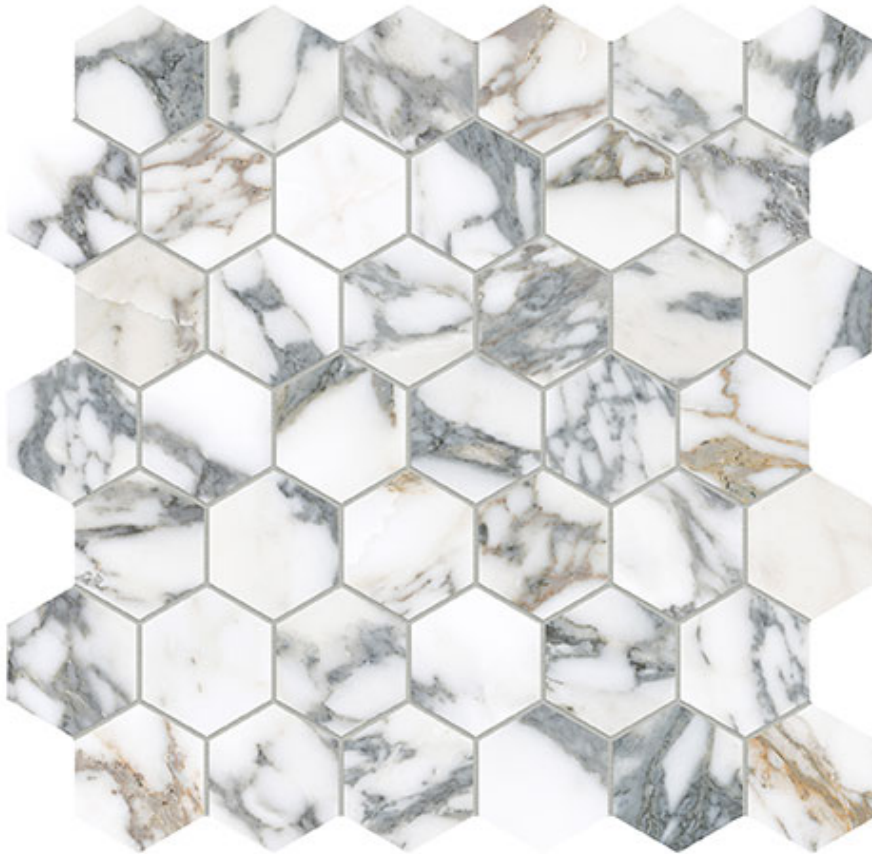

# ROYAL STONEWORKS 2\" data-bbox="128 265 874 288"/>

---

Tile | 12"x12" | Porcelain

**ROOM SCENES**

**TECHNICAL DATA**

CODE: QUSW-IA-HX

NAME: Royal Stoneworks 2" Italian Arabescato Hex

SERIES: Royal Stoneworks

SIZE: 12"x12"

FINISH: Honed

LOOK: Stone Look

FAMILY: Tile

MOSAIC CHIP SIZE: 2"x2"

SHADE VARIATION: V3

STYLE: Contemporary

SUITABLE FOR: Indoor|Shower