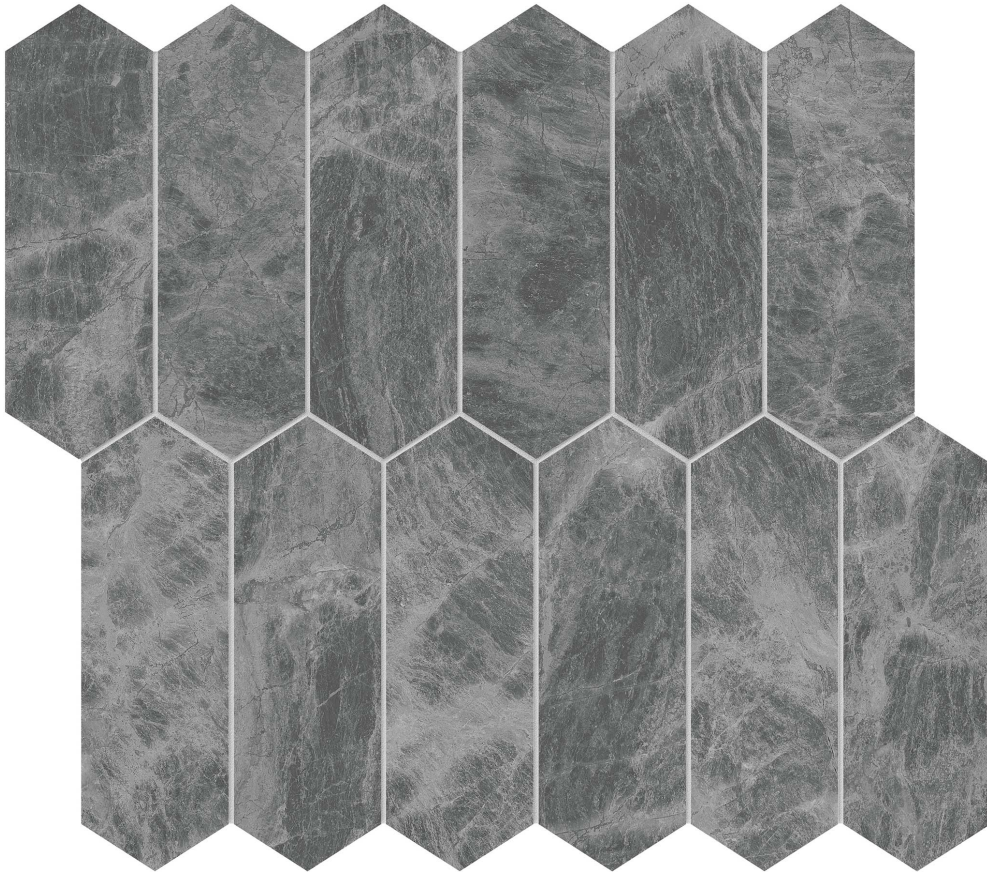

---

**PRODUCT**  
**GEMMA MYSTIQUE 2X6 PICKET MOSAIC**

---

Stone | 10.5"x12" | Marble

**TECHNICAL DATA**

CODE: AS5001-03070

NAME: Gemma Mystique 2x6 Picket Mosaic

SERIES: Gemma Mystique

SIZE: 10.5"x12"

FINISH: Brushed

FAMILY: Stone

MOSAIC CHIP SIZE: 2"x6"

SUITABLE FOR: Indoor|Shower

TPOLOGY: Marble

TYPE OF PIECE: Mosaic

USE: Floor and Wall