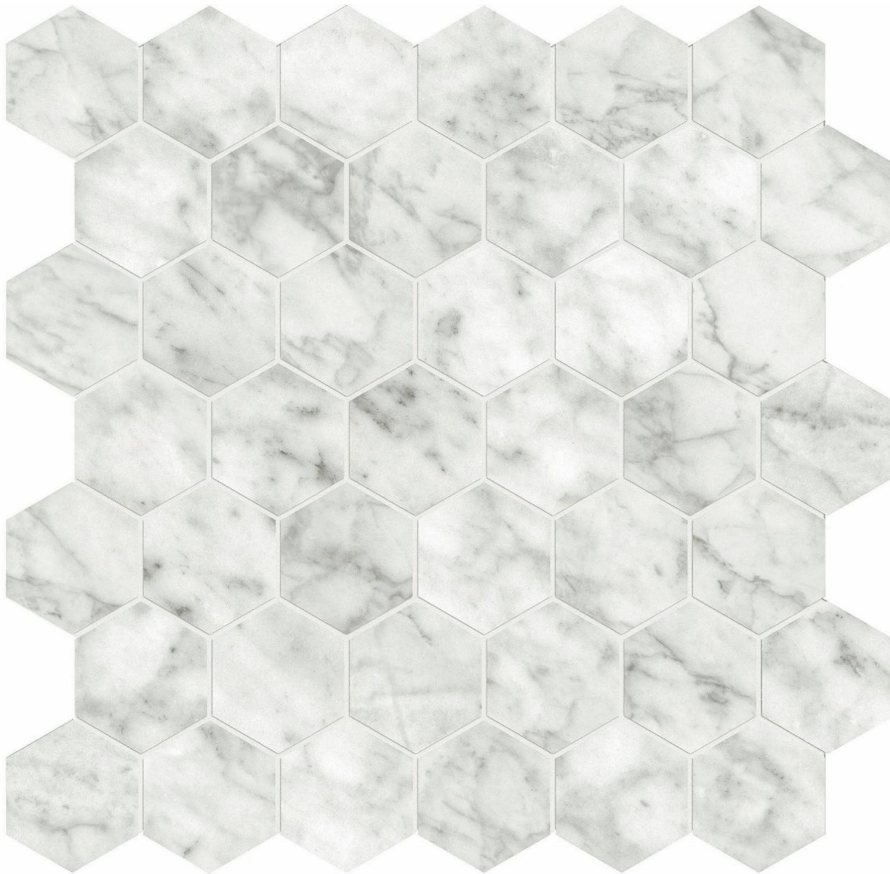

PRODUCT
SAN GIULIO GIOIA POLISHED 2

Tile | 12"x13" | Glazed Porcelain

GRAPHIC VARIETY

TECHNICAL DATA

CODE: QULX-SA-M2PN

NAME: San Giulio Gioia Polished 2

SERIES: Luxury

SIZE: 12"x13"

FINISH: Polished

LOOK: Marble Look

EDGE: Rectified

FAMILY: Tile

STYLE: Contemporary

SUITABLE FOR: Backsplash|Indoor|Shower

TYPOLOGY: Glazed Porcelain

TYPE OF PIECE: Mosaic