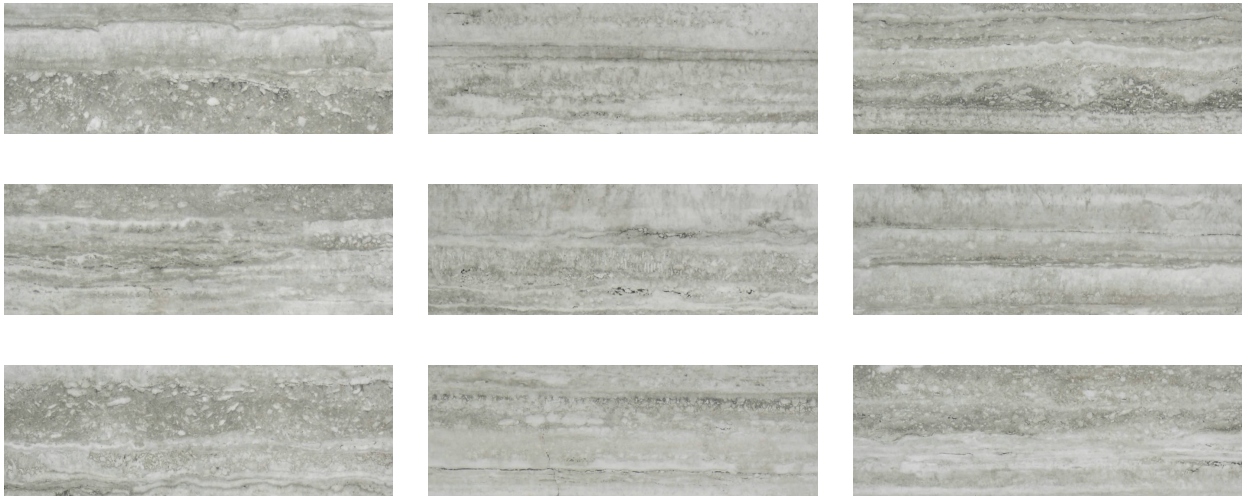

PRODUCT
TREISTE TRAVERTINI POLISHED 4X12

Tile | 4"x12" | Glazed Porcelain

GRAPHIC VARIETY

TECHNICAL DATA

CODE: QULX-TR-1P
NAME: Treiste Travertini Polished 4X12
SERIES: Luxury
SIZE: 4"x12"
FINISH: Polished
LOOK: Marble Look
EDGE: Rectified
FAMILY: Tile
FROST RESISTANCE: Yes
PEI: 4
STYLE: Contemporary
SUITABLE FOR: Backsplash, Indoor, Shower
TYPOLOGY: Glazed Porcelain
TYPE OF PIECE: Field Tile
USE: Floor and Wall