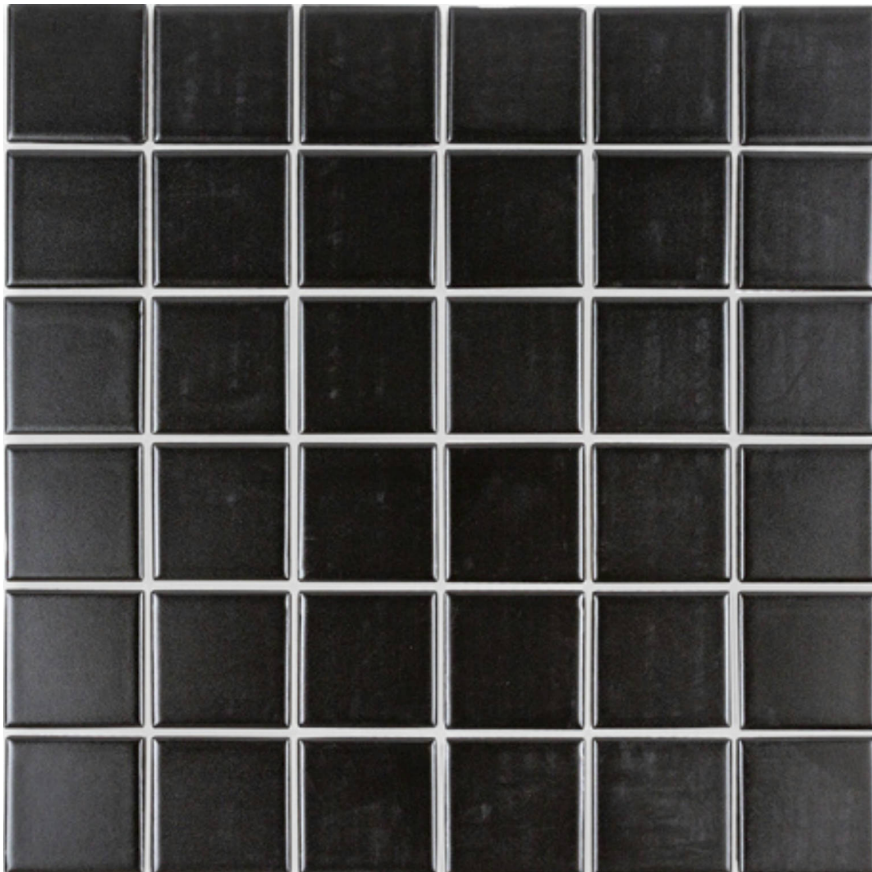

PRODUCT
DESSERT BAR MOSAIC CHOCOLATE

Mosaic and Decorative Tile | 11.88"x11.88" | Porcelain

TECHNICAL DATA

CODE: RVHA006
NAME: Dessert Bar Mosaic Chocolate
SERIES: Hamptons Collection
SIZE: 11.88"x11.88"
LOOK: Multi-Look Mosaics
FAMILY: Mosaic and Decorative Tile
MOSAIC CHIP SIZE: 2"x2"
STYLE: Contemporary
SUITABLE FOR: Backsplash, Indoor
TYPOLOGY: Porcelain
TYPE OF PIECE: Mosaic
USE: Floor and Wall