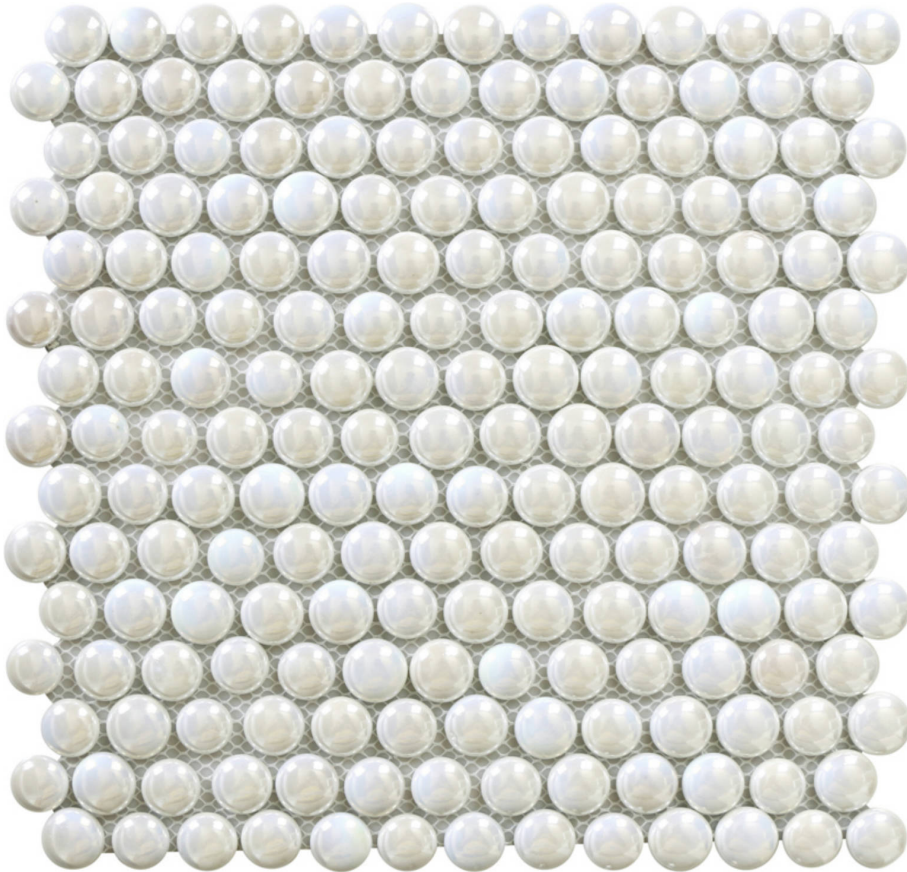

PRODUCT

WHITE PENNY ROUND PEBBLES GLASS MOSAIC

Mosaic and Decorative Tile | 11.5"x12" |

TECHNICAL DATA

CODE: RVCHAWV043

NAME: White Penny Round Pebbles Glass Mosaic

SERIES: Chelsea Collection

SIZE: 11.5"x12"

LOOK: Multi-Look Mosaics

FAMILY: Mosaic and Decorative Tile

SUITABLE FOR: Backsplash, Indoor, Outdoor, Shower, Pool

TYPE OF PIECE: Mosaic

USE: Floor and Wall

PACKING

Size	Product type	BOX			PALLET		
		pcs	sqft	lb	boxes	sqft	lb
11.5"x12"							