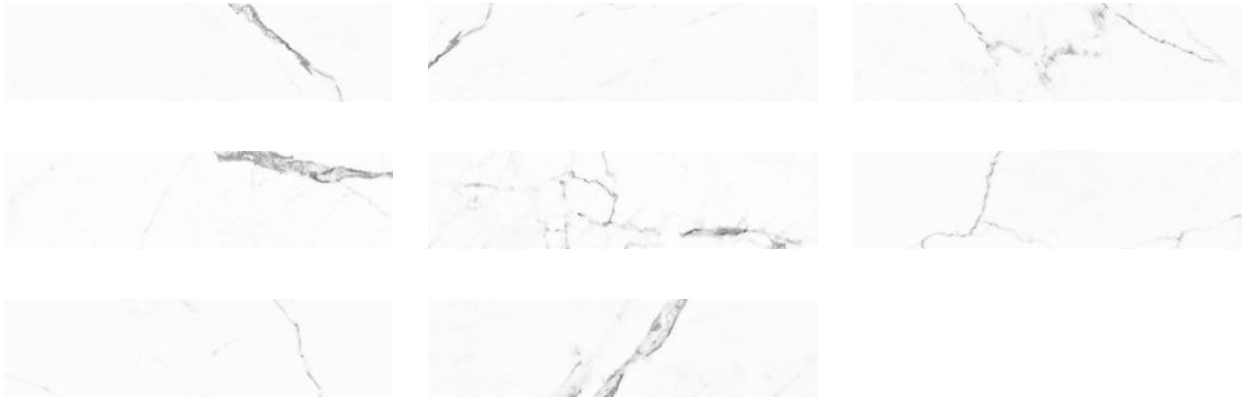

---

**PRODUCT**  
**OBSESSION 2.5X10 STATUARIO**

---

Tile | 2.5"x10" | Glazed Porcelain

GRAPHIC VARIETY

ROOM SCENES

**TECHNICAL DATA**

CODE: QUOB-ST-1  
NAME: Obsession 2.5x10 Statuario  
SERIES: Obsession  
SIZE: 2.5"x10"  
FINISH: Matt  
LOOK: Marble Look  
BREAKING STRENGTH (APH):  $\geq 1300$  N  
CHEMICAL RESISTANCE (APH): GA GLA GHA  
DCOF (APH):  $> 0.42$   
FAMILY: Tile  
FROST RESISTANCE: Yes  
MOHS (APH): 6  
PEI: 4  
R VALUE (APH): R9  
SHADE VARIATION: V1  
STAIN RESISTANCE (APH): 5  
STYLE: Classic  
SUITABLE FOR: Backsplash|Indoor|Shower  
TYPOLOGY: Glazed Porcelain  
THICKNESS (APH): 9 mm  
TYPE OF PIECE: Field Tile  
USE: Floor and Wall  
NOTES: 1 square metre of graphic variations