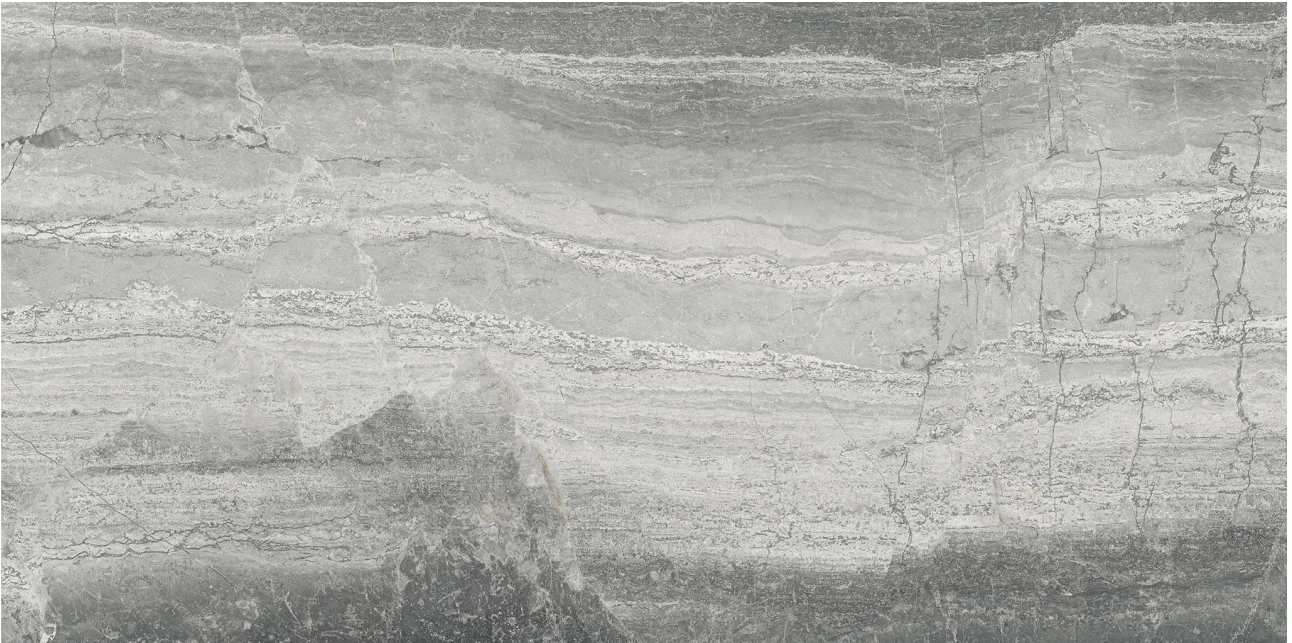

PRODUCT
VOLCANA NOTTE 12X24

Stone | 12"x24" | Marble

TECHNICAL DATA

CODE: AS5000-04250
NAME: Volcana Notte 12x24
SERIES: Volcana Notte
SIZE: 12"x24"
FINISH: Honed
EDGE: Straight Edge
FAMILY: Stone
SUITABLE FOR: Indoor|Shower
TYPOLOGY: Marble
TYPE OF PIECE: Field Tile
USE: Floor and Wall