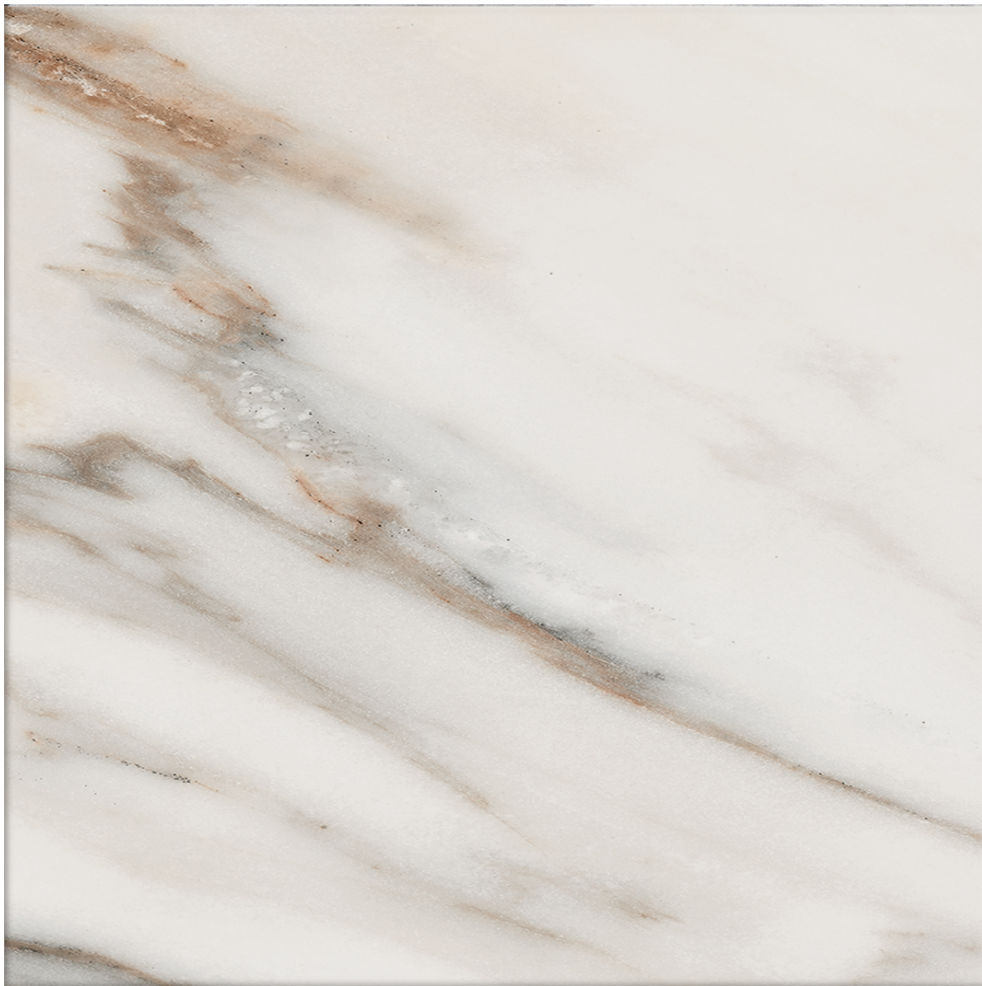

PRODUCT
OBSESSION 10X10 CALACATTA

Tile | 10"x10" | Glazed Porcelain

ROOM SCENES

TECHNICAL DATA

CODE: QUOB-CA-3
NAME: Obsession 10x10 Calacatta
SERIES: Obsession
SIZE: 10"x10"
FINISH: Matt
LOOK: Marble Look
BREAKING STRENGTH (APH): ≥ 1300 N
CHEMICAL RESISTANCE (APH): GA GLA GHA
DCOF (APH): > 0.42
FAMILY: Tile
FROST RESISTANCE: Yes
MOHS (APH): 6
PEI: 4
R VALUE (APH): R9
SHADE VARIATION: V1
STAIN RESISTANCE (APH): 5
STYLE: Classic
SUITABLE FOR: Backsplash|Indoor|Shower
TYPOLOGY: Glazed Porcelain
THICKNESS (APH): 9 mm
TYPE OF PIECE: Field Tile
USE: Floor and Wall
NOTES: 22 graphic variations