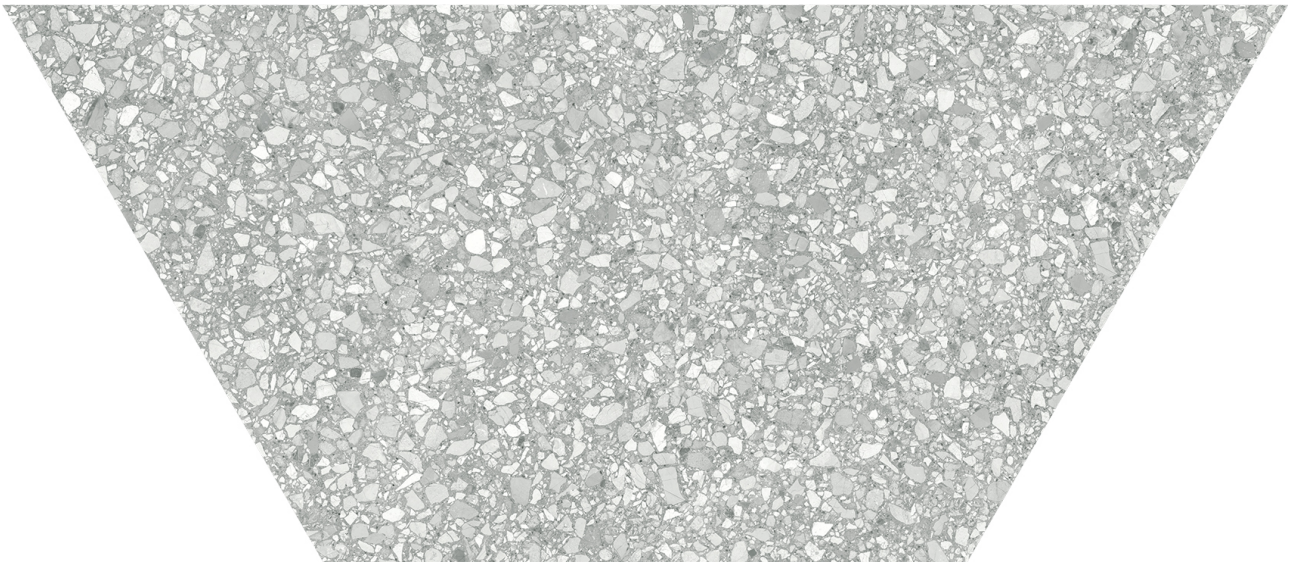

PRODUCT
STATION 10X24 ASH HALF HEXAGON

Tile | 10"x24" | Color Body Porcelain

ROOM SCENES

TECHNICAL DATA

CODE: AC4500-09400

NAME: Station 10x24 Ash Half Hexagon

SERIES: Station

SIZE: 10"x24"

FINISH: Matte

LOOK: Terrazo

BREAKING STRENGTH (APH): $\geq 360 \geq 1600$

CHEMICAL RESISTANCE (APH): CLASS A

DCOF (APH): ≥ 0.50

EDGE: Rectified

FAMILY: Tile

FROST RESISTANCE: Yes

PEI: 4

SHADE VARIATION: V3

SUITABLE FOR: Indoor| Outdoor

TYPOLOGY: Color Body Porcelain

THICKNESS (APH): 8.4mm

TYPE OF PIECE: Field Tile

USE: Floor and Wall

NOTES: This product is special order and cannot be cancelled, returned, or refunded.