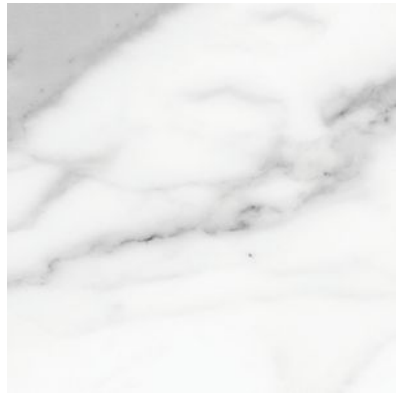

PRODUCT
FLORENCE 20X20F STATUARIO MATTE

Tile | 20"x20" | Glazed Porcelain

GRAPHIC VARIETY

TECHNICAL DATA

CODE: QUFC-ST-3
NAME: Florence 20X20F Statuario Matte
SERIES: Florence
SIZE: 20"x20"
FINISH: Matt
LOOK: Marble Look
BREAKING STRENGTH (APH): >350 - >1600
CHEMICAL RESISTANCE (APH): CLASS A
DCOF (APH): MATTE ≥ 0.60
FAMILY: Tile
FROST RESISTANCE: Yes
PEI: 4
R VALUE (APH): MATTE R10
SHADE VARIATION: V3
STAIN RESISTANCE (APH): CLASS A & 5
STYLE: Contemporary
SUITABLE FOR: Indoor, Outdoor, Pool, Backsplash, Shower
TYPOLOGY: Glazed Porcelain
THICKNESS (APH): 8.5 mm
TYPE OF PIECE: Field Tile
USE: Floor and Wall