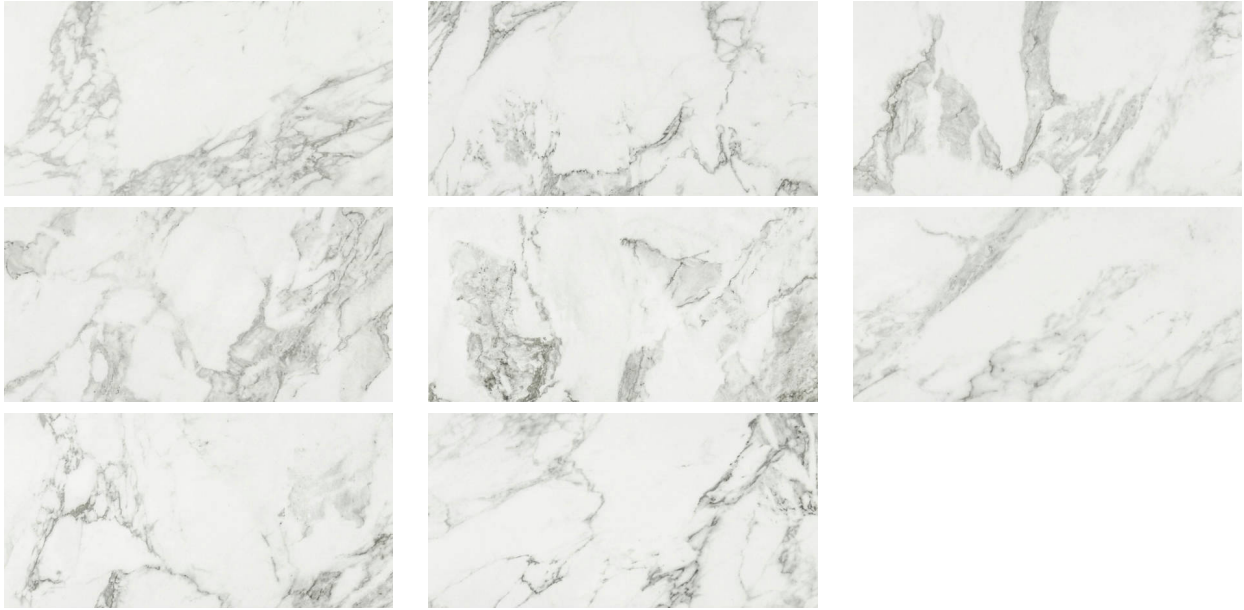

---

**PRODUCT**  
**ARABESCATO VERONA POLISHED 24X48**

---

Tile | 24"x48" | Glazed Porcelain

GRAPHIC VARIETY

ROOM SCENES

**TECHNICAL DATA**

CODE: QULX-AR-4PN  
NAME: Arabescato Verona Polished 24X48  
SERIES: Luxury  
SIZE: 24"x48"  
FINISH: Polished  
LOOK: Marble Look  
EDGE: Rectified  
FAMILY: Tile  
FROST RESISTANCE: Yes  
PEI: 4  
STYLE: Contemporary  
SUITABLE FOR: Indoor|Shower  
TYPOLOGY: Glazed Porcelain  
TYPE OF PIECE: Field Tile  
USE: Floor and Wall