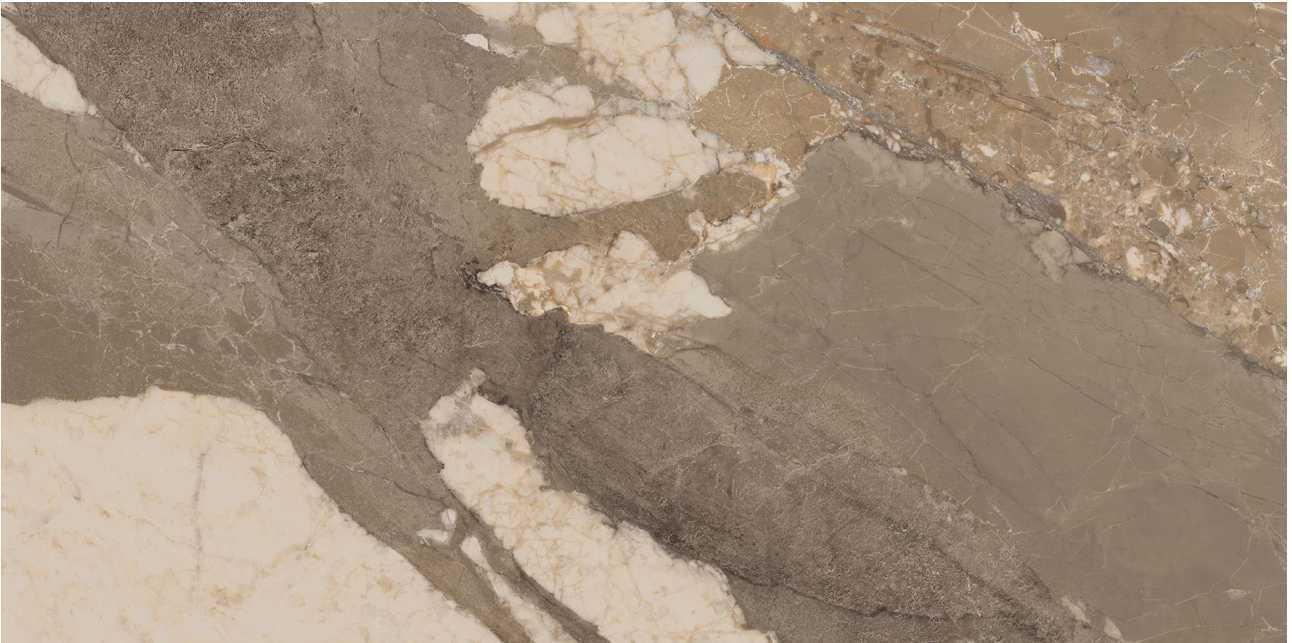

PRODUCT
DYNASTY TAUPE 12X24

Tile | 12"x24" | Porcelain

GRAPHIC VARIETY

TECHNICAL DATA

CODE: QUDY-TA-1
NAME: Dynasty Taupe 12X24
SERIES: Dynasty
SIZE: 12"x24"
FINISH: Matt
LOOK: Marble Look
BREAKING STRENGTH (APH): min. 35 N/mm²
CHEMICAL RESISTANCE (APH): Not Affected
FAMILY: Tile
FROST RESISTANCE: Yes
PEI: 4
SHADE VARIATION: V4
STAIN RESISTANCE (APH): Not Affected
STYLE: Traditional
SUITABLE FOR: Indoor, Outdoor, Pool, Backsplash, Shower
TYPOLOGY: Porcelain
THICKNESS (APH): 8.5 Mm
TYPE OF PIECE: Field Tile
USE: Floor and Wall