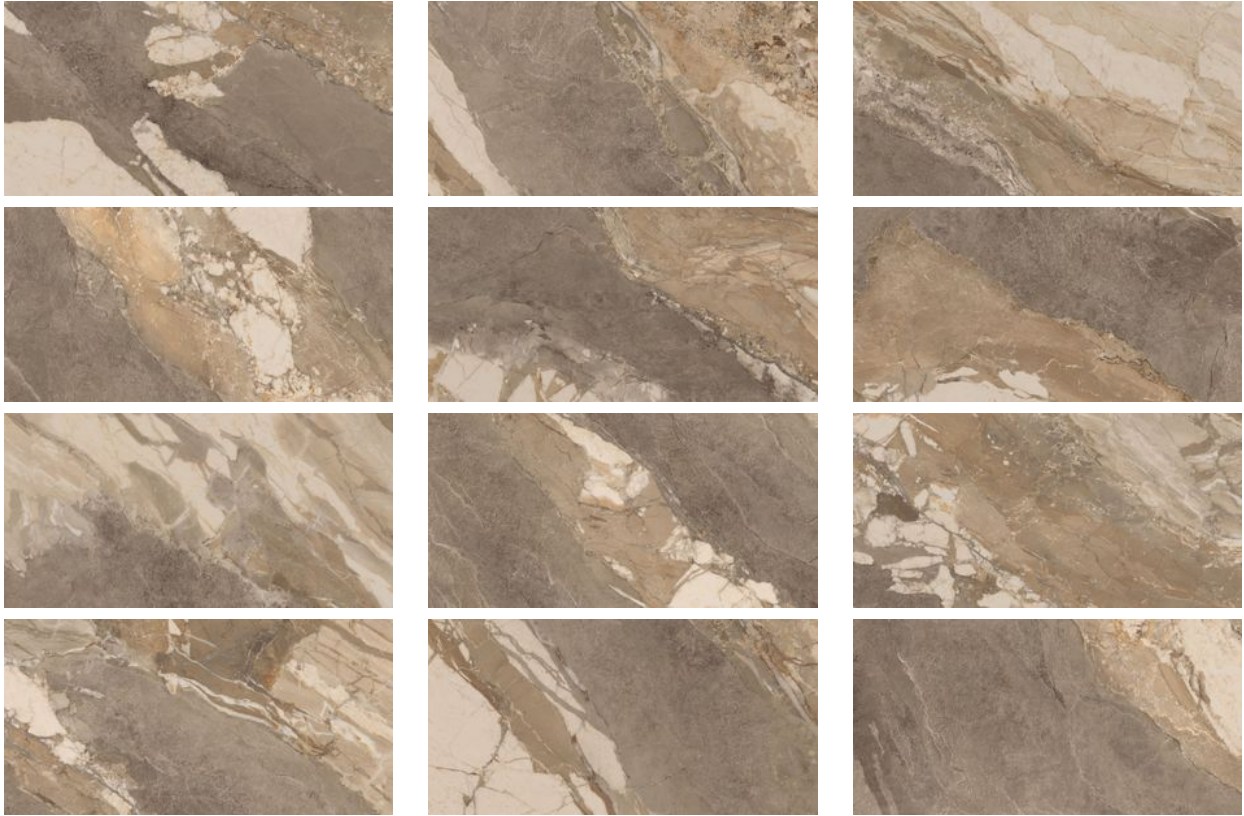

PRODUCT
DYNASTY TAUPE 12X24

Tile | 12"x24" | Porcelain

GRAPHIC VARIETY

TECHNICAL DATA

CODE: QUDY-TA-1
NAME: Dynasty Taupe 12X24
SERIES: Dynasty
SIZE: 12"x24"
FINISH: Matt
LOOK: Marble Look
BREAKING STRENGTH (APH): min. 35 N/mm²
CHEMICAL RESISTANCE (APH): Not Affected
FAMILY: Tile
FROST RESISTANCE: Yes
PEI: 4
SHADE VARIATION: V4
STAIN RESISTANCE (APH): Not Affected
STYLE: Traditional
SUITABLE FOR: Indoor, Outdoor, Pool, Backsplash, Shower
TYPOLOGY: Porcelain
THICKNESS (APH): 8.5 Mm
TYPE OF PIECE: Field Tile
USE: Floor and Wall