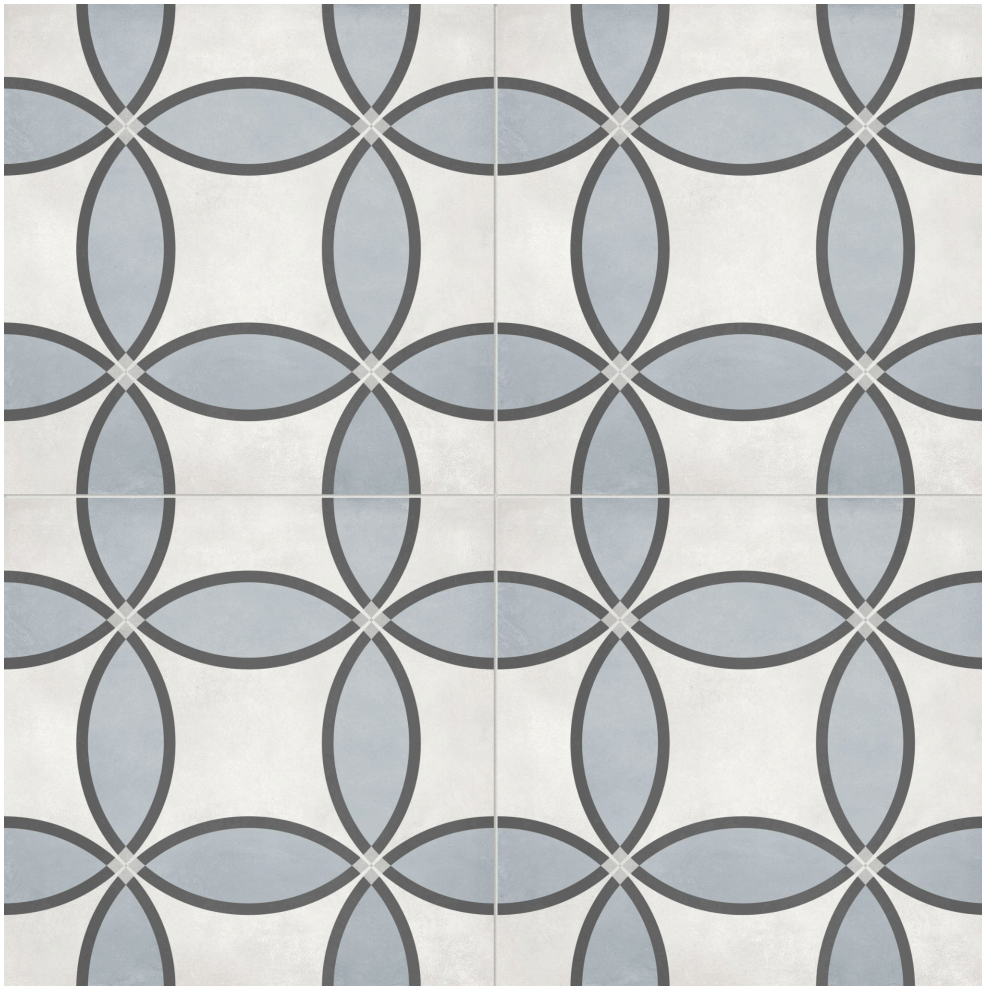

---

**PRODUCT**  
**FORM 8X8 TIDE ZENITH**

---

Tile | 8"x8" | Pressed Glazed Porcelain

**TECHNICAL DATA**

CODE: AC4500-07690

NAME: Form 8x8 Tide Zenith

SERIES: Form AC

SIZE: 8"x8"

FINISH: Matte

LOOK: Patterned Tiles

BREAKING STRENGTH (APH):  $\geq 310 \geq 1300$

CHEMICAL RESISTANCE (APH): CLASS A

DCOF (APH):  $\geq 0.55$

FAMILY: Tile

FROST RESISTANCE: Yes

PEI: 4

SHADE VARIATION: V2/V3/V4

SUITABLE FOR: Indoor| Outdoor

TPOLOGY: Pressed Glazed Porcelain

THICKNESS (APH): 9mm

TYPE OF PIECE: Field Tile

USE: Floor and Wall

NOTES: This product is special order and cannot be cancelled, returned, or refunded.