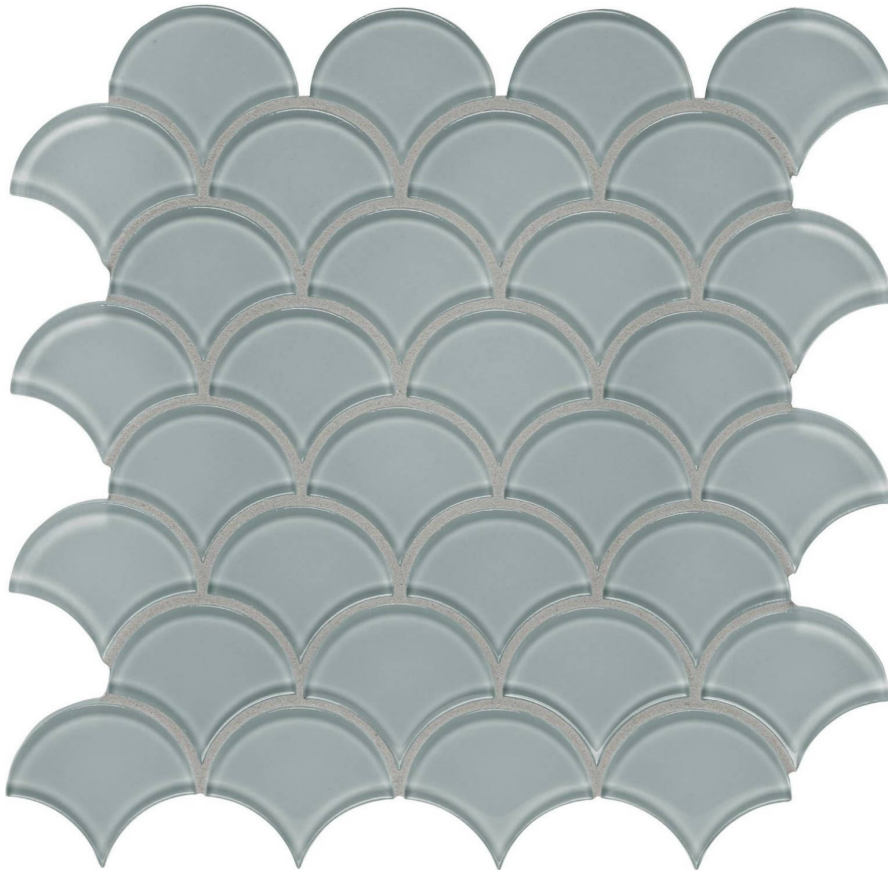

PRODUCT
SHADOW SCALLOP MOSAIC

Mosaic and Decorative Tile | 12"x12" |

TECHNICAL DATA

CODE: AC35-112
NAME: Shadow Scallop Mosaic
SERIES: Bliss Element
SIZE: 12"x12"
FINISH: Gloss
LOOK: Glass
FAMILY: Mosaic and Decorative Tile
MOSAIC CHIP SIZE: Mesh-Mounted
STYLE: Classic
SUITABLE FOR: Indoor|Outdoor
TYPE OF PIECE: Mosaic
USE: Wall only