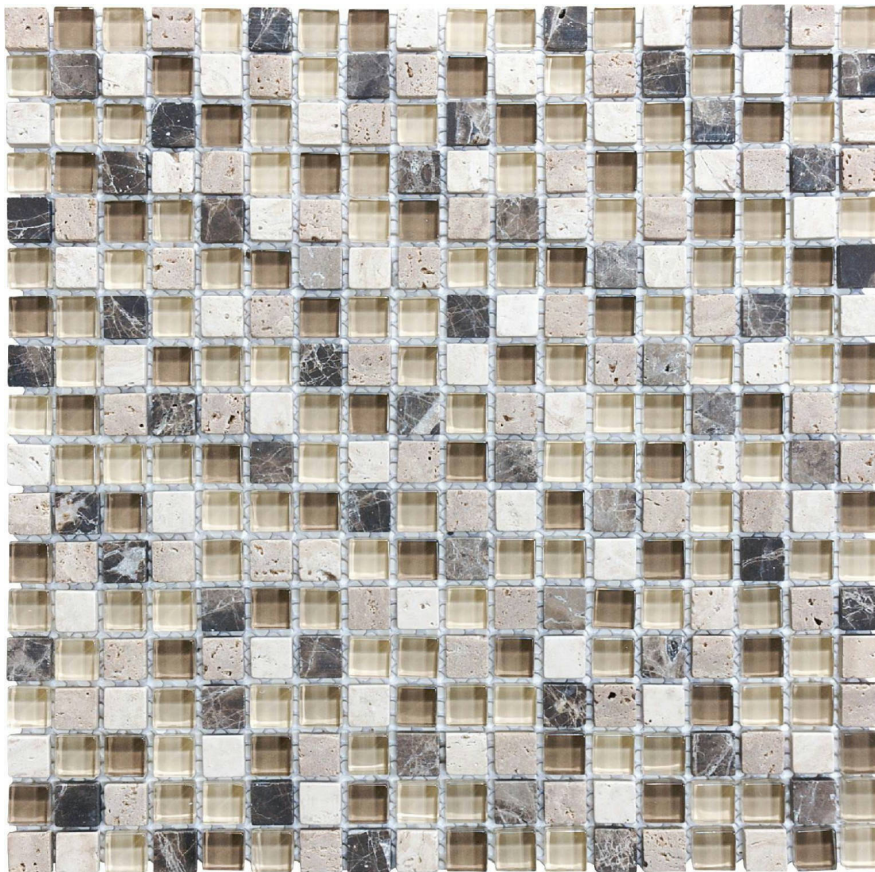

PRODUCT
5/8X5/8 CAPPUCCINO MOSAIC

Mosaic and Decorative Tile | 12"x12" | Mixed Materials

TECHNICAL DATA

CODE: AC35-002
NAME: 5/8X5/8 Cappuccino Mosaic
SERIES: Bliss
SIZE: 12"x12"
FINISH: Matt
LOOK: Multi-Look Mosaics
FAMILY: Mosaic and Decorative Tile
SUITABLE FOR: Indoor
TYPOLOGY: Mixed Materials
TYPE OF PIECE: Mosaic
USE: Floor and Wall
NOTES: Number Of Rows Per Sheet = 18