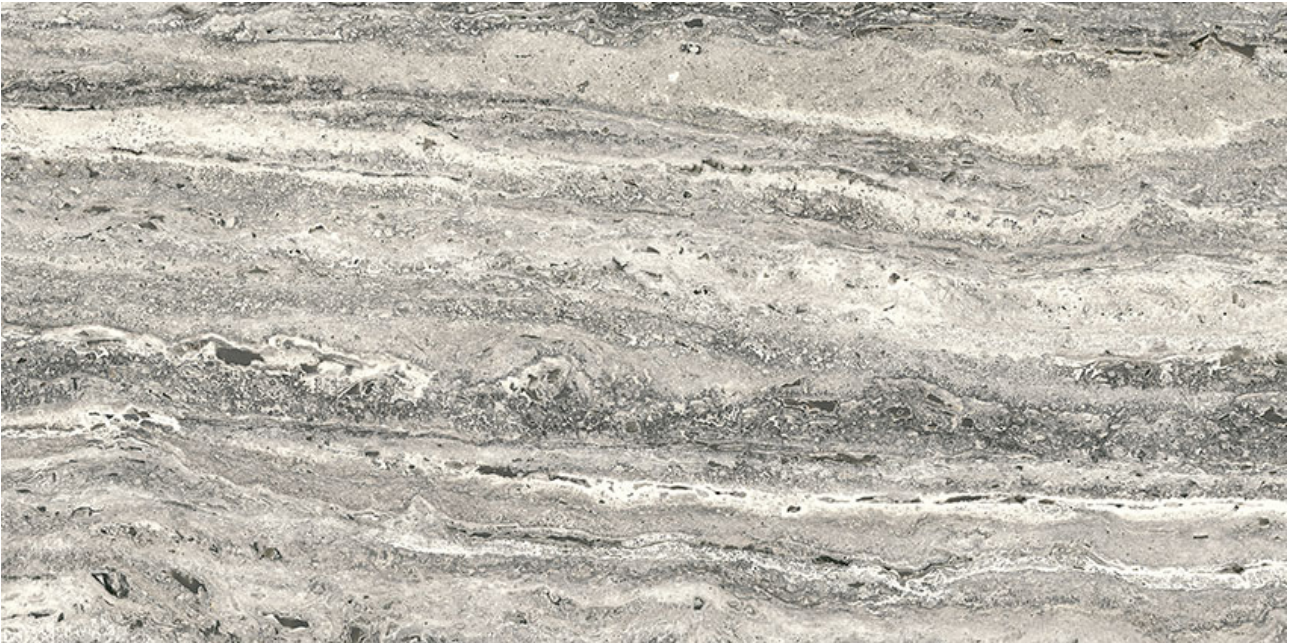

PRODUCT

ROYAL STONWORKS 12X24 REGAL GREY VEIN GRN

Tile | 12"x24" | Porcelain