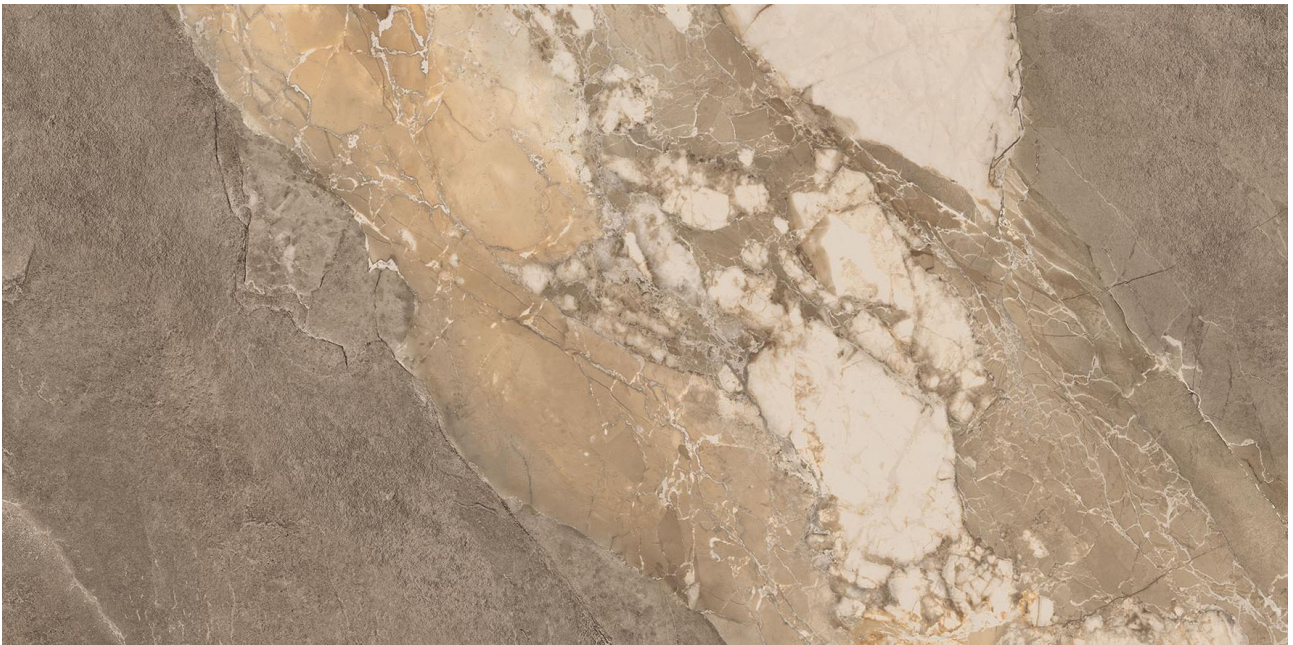

---

**PRODUCT**  
**DYNASTY TAUPE POLISHED/MATTE 24X48**

---

Tile | 24"x48" | Porcelain

GRAPHIC VARIETY

ROOM SCENES

**TECHNICAL DATA**

CODE: QUDY-TA-2  
NAME: Dynasty Taupe Polished/Matte 24X48  
SERIES: Dynasty  
SIZE: 24"x48"  
FINISH: Polished/Matte  
LOOK: Marble Look  
BREAKING STRENGTH (APH): min. 35 N/mm<sup>2</sup>  
CHEMICAL RESISTANCE (APH): Not Affected  
FAMILY: Tile  
FROST RESISTANCE: Yes  
PEI: 4  
SHADE VARIATION: V4  
STAIN RESISTANCE (APH): Not Affected  
STYLE: Traditional  
SUITABLE FOR: Indoor, Outdoor, Pool, Backsplash, Shower  
TYPOLOGY: Porcelain  
THICKNESS (APH): 8.5 Mm  
TYPE OF PIECE: Field Tile  
USE: Floor and Wall