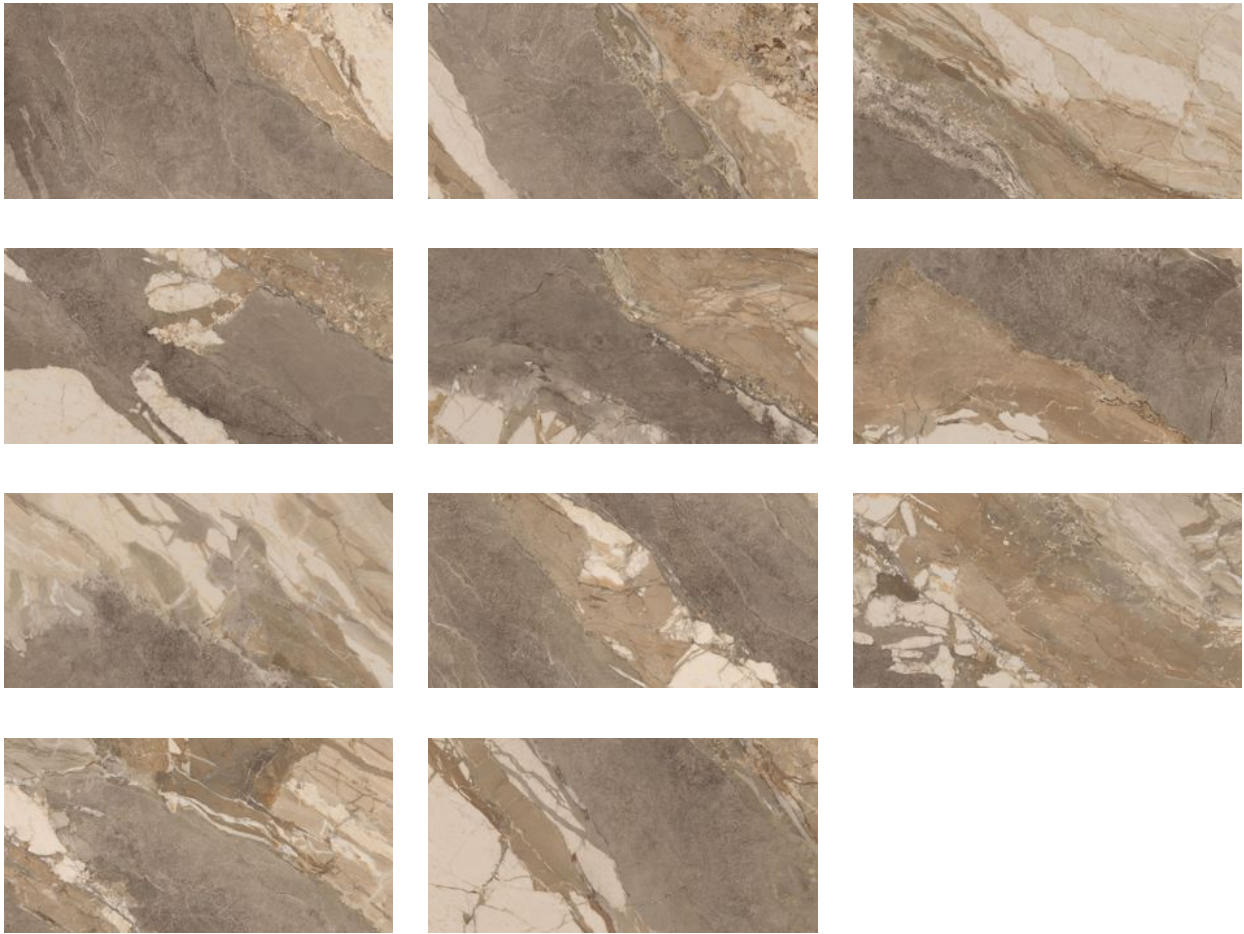

---

**PRODUCT**  
**DYNASTY TAUPE POLISHED/MATTE 24X48**

---

Tile | 24"x48" | Porcelain

GRAPHIC VARIETY

ROOM SCENES

**TECHNICAL DATA**

CODE: QUDY-TA-2  
NAME: Dynasty Taupe Polished/Matte 24X48  
SERIES: Dynasty  
SIZE: 24"x48"  
FINISH: Polished/Matte  
LOOK: Marble Look  
BREAKING STRENGTH (APH): min. 35 N/mm<sup>2</sup>  
CHEMICAL RESISTANCE (APH): Not Affected  
FAMILY: Tile  
FROST RESISTANCE: Yes  
PEI: 4  
SHADE VARIATION: V4  
STAIN RESISTANCE (APH): Not Affected  
STYLE: Traditional  
SUITABLE FOR: Indoor, Outdoor, Pool, Backsplash, Shower  
TYPOLOGY: Porcelain  
THICKNESS (APH): 8.5 Mm  
TYPE OF PIECE: Field Tile  
USE: Floor and Wall