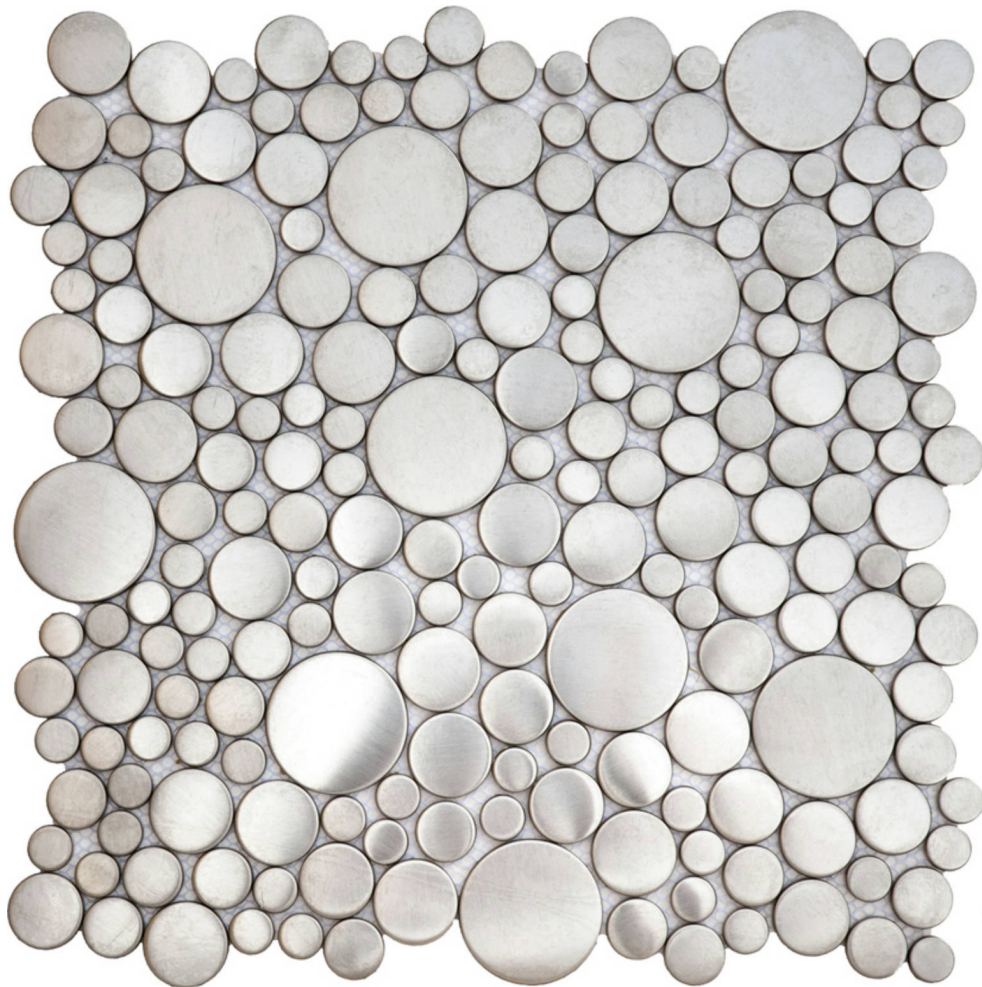

PRODUCT
BRUSHED SILVER PENNY ROUNDS INOX METAL
INTERLOCKING MOSAIC

Mosaic and Decorative Tile | 12.2"x12.2" | Metal

TECHNICAL DATA

CODE: RVCHAWM020
NAME: Brushed Silver Penny Rounds Inox Metal Interlocking Mosaic
SERIES: Chelsea Collection
SIZE: 12.2"x12.2"
LOOK: Multi-Look Mosaics
FAMILY: Mosaic and Decorative Tile
SUITABLE FOR: Backsplash, Indoor, Outdoor, Shower, Pool
TYPOLOGY: Metal
TYPE OF PIECE: Mosaic
USE: Floor and Wall