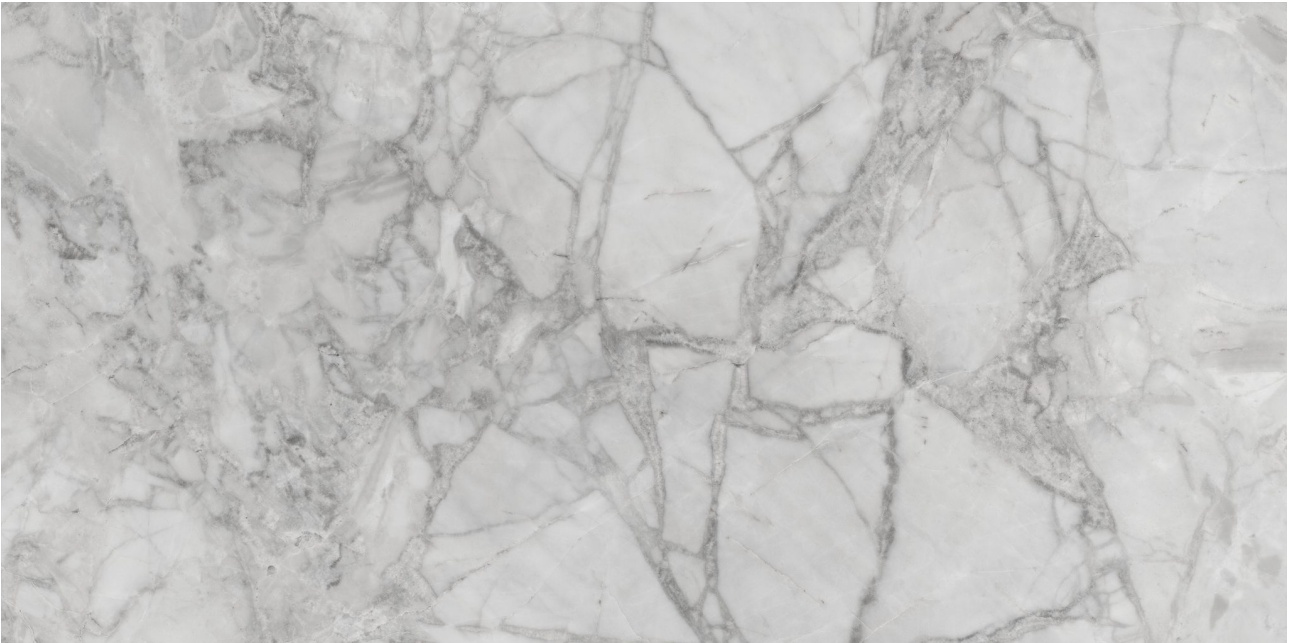

PRODUCT
FLORENCE 12X24F GRIGIO TEXTURE

Tile | 12"x24" | Glazed Porcelain

GRAPHIC VARIETY

TECHNICAL DATA

CODE: QUFC-GR-2T
NAME: Florence 12X24F Grigio Texture
SERIES: Florence
SIZE: 12"x24"
FINISH: Texture
LOOK: Marble Look
BREAKING STRENGTH (APH): >350 - >1600
CHEMICAL RESISTANCE (APH): CLASS A
DCOF (APH): MATTE ≥ 0.60
FAMILY: Tile
FROST RESISTANCE: Yes
PEI: 4
R VALUE (APH): MATTE R10
SHADE VARIATION: V3
STAIN RESISTANCE (APH): CLASS A & 5
STYLE: Contemporary
SUITABLE FOR: Indoor, Outdoor, Pool, Backsplash, Shower
TYPOLOGY: Glazed Porcelain
THICKNESS (APH): 8.4 mm
TYPE OF PIECE: Field Tile
USE: Floor and Wall